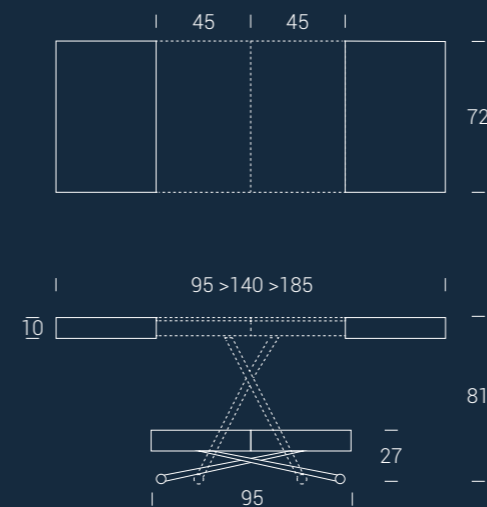

METALLO / MÉTAUX / METALS

M02	Vern. grisou goffrato
M04	Vern. nero opaco
M05	Cromo lucido
M09	Cromo nero lucido
M11	Vern. grafite goffrato
M12	Vern. tortora goffrato
M19	Vern. bronzo goffrato
M24	Vern. bianco goffrato
M25	Vern. rame goffrato
M27	Vern. menta goffrato
M51	Vern. oro goffrato