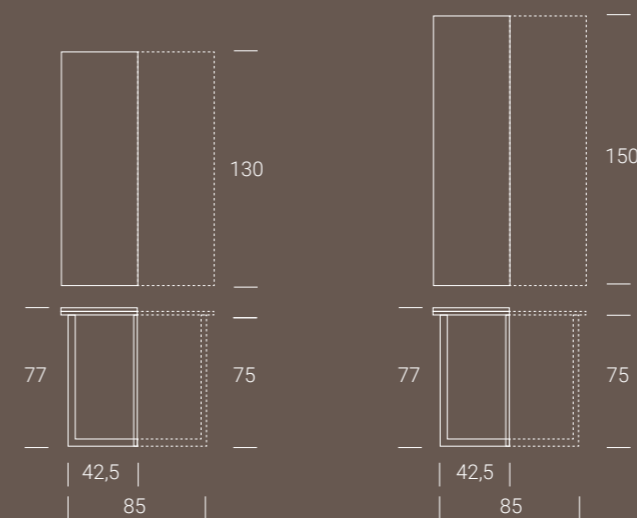

NOBILITATO / MÉLAMINE / MELAMINE

N20	Natural halifax oak
N24	Ardesia
N25	Vintage chiaro
N30	Morera
N35	Rovere nodato caramel
N36	Olmo moka
N40	Noce Canaletto
N42	Rovere nero
N43	Bianco spatolato
N44	Bianco statuario venato
N45	Diamond cream
N46	Pietra grey
N47	Granito
N51	Chromix chiaro

EFFETTO MALTA / EFFET-BÉTON / MORTAR-LOOK

E04	Metalli vissuti nichel
E06	Beton tortora
E07	Beton nero
E08	Beton grigio scuro
E09	Beton grigio chiaro
E15	Pietra spatolata travertino metallizzato bianco
E19	Bianco assoluto
E20	Gros carruba
E21	Gros ciocco
E22	Ruggine
E23	Rock silver
E24	Rock copper
E25	Rock cemento

METALLO / MÉTAUX / METALS

M02	Vern. grisou goffrato
M04	Vern. nero opaco
M11	Vern. grafite goffrato
M12	Vern. tortora goffrato
M19	Vern. bronzo goffrato
M24	Vern. bianco goffrato
M25	Vern. rame goffrato
M27	Vern. menta goffrato
M51	Vern. oro goffrato