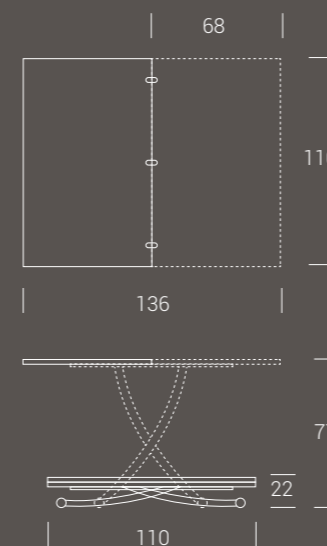

METALLO / MÉTAUX / METALS

M02	Vern. grisou goffrato
M04	Vern. nero opaco
M11	Vern. grafite goffrato
M12	Vern. tortora goffrato
M19	Vern. bronzo goffrato
M24	Vern. bianco goffrato
M25	Vern. rame goffrato
M27	Vern. menta goffrato
M51	Vern. oro goffrato