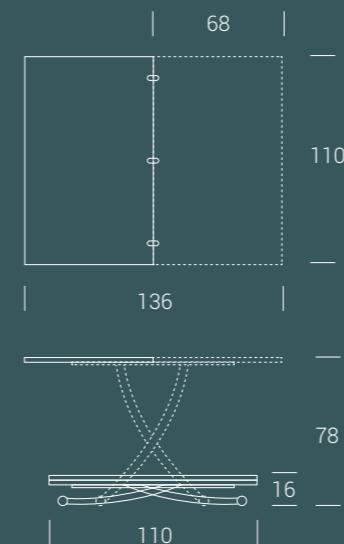

METALLO
/ MÉTAUX
/ METALS

- M02 Vern. grisou goffrato
- M04 Vern. nero opaco
- M05 Cromo lucido
- M09 Cromo nero lucido
- M11 Vern. grafite goffrato
- M12 Vern. tortora goffrato
- M19 Vern. bronzo goffrato
- M24 Vern. bianco goffrato
- M25 Vern. rame goffrato
- M27 Vern. menta goffrato
- M51 Vern. oro goffrato