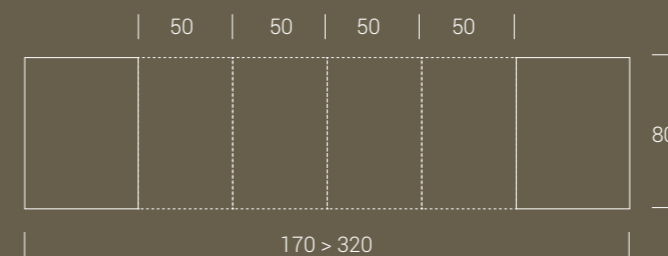

METALLO / MÉTAUX / METALS

M02	Vern. grisou goffrato
M04	Vern. nero opaco
M05	Cromo lucido
M09	Cromo nero lucido
M11	Vern. grafite goffrato
M12	Vern. tortora goffrato
M19	Vern. bronzo goffrato
M24	Vern. bianco goffrato
M25	Vern. rame goffrato
M27	Vern. menta goffrato
M51	Vern. oro goffrato