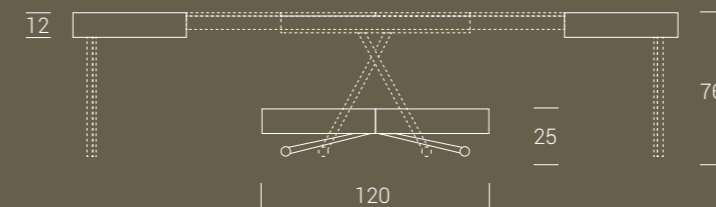

METALLO / MÉTAUX / METALS

M02	Vern. grisou goffrato
M04	Vern. nero opaco
M05	Cromo lucido
M09	Cromo nero lucido
M11	Vern. grafite goffrato
M12	Vern. tortora goffrato
M19	Vern. bronzo goffrato
M24	Vern. bianco goffrato
M25	Vern. rame goffrato
M27	Vern. menta goffrato
M51	Vern. oro goffrato