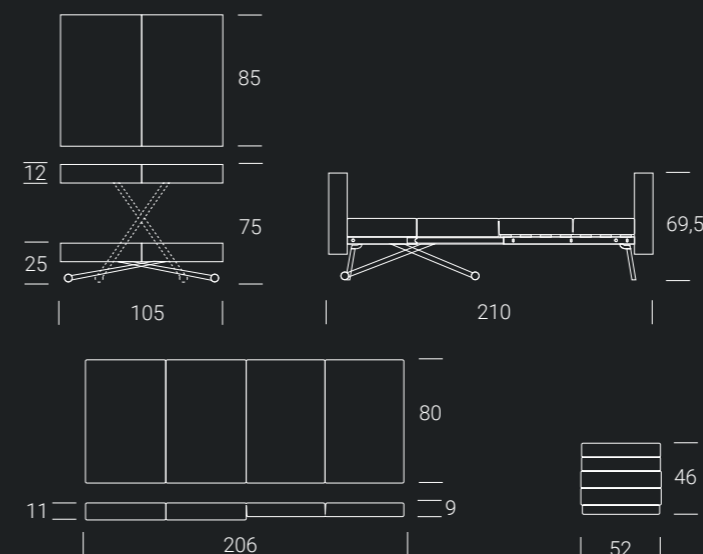

ALLUNGABILE EXTENSIBLE / EXTENDABLE

METALLO / MÉTAUX / METALS

M02	Vern. grisou goffrato
M04	Vern. nero opaco
M05	Cromo lucido
M09	Cromo nero lucido
M11	Vern. grafite goffrato
M12	Vern. tortora goffrato
M19	Vern. bronzo goffrato
M24	Vern. bianco goffrato
M25	Vern. rame goffrato
M27	Vern. menta goffrato
M51	Vern. oro goffrato

FINITURE POUF/MATERASSO POUF/MATELAS FINITIONS POUF/MATRESS FINISHES

MATERASSO / MATELAS / MATTRESS

B01	Grigio
B02	Beige