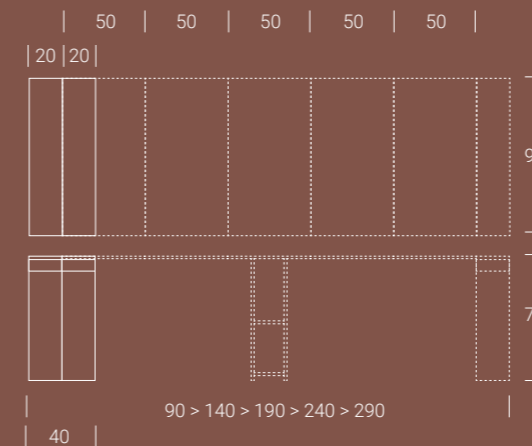

ALLUNGABILE
EXTENSIBLE / EXTENDABLE