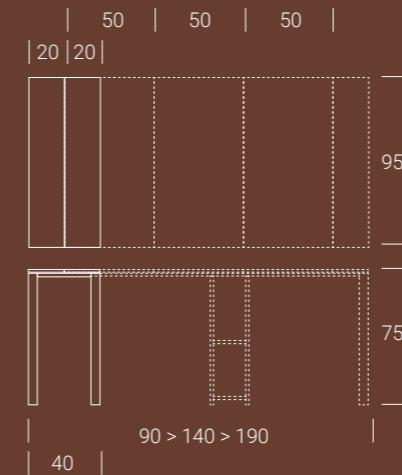

FINITURE BASE
FINITIONS PIÉTEMENT
BASE FINISHES

ALLUNGABILE
EXTENSIBLE / EXTENDABLE