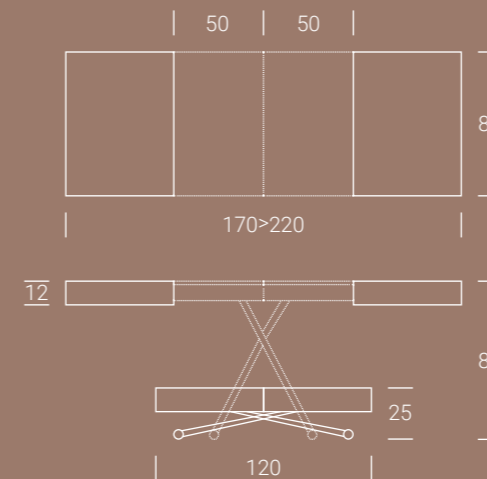

METALLO / MÉTAUX / METALS

M02	Vern. grisou goffrato
M04	Vern. nero opaco
M05	Cromo lucido
M09	Cromo nero lucido
M11	Vern. grafite goffrato
M12	Vern. tortora goffrato
M19	Vern. bronzo goffrato
M24	Vern. bianco goffrato
M25	Vern. rame goffrato
M27	Vern. menta goffrato
M51	Vern. oro goffrato