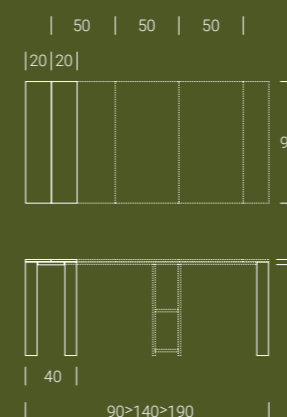

FINITURE BASE FINITIONS PIÉTEMENT BASE FINISHES

ALLUNGABILE EXTENSIBLE / EXTENDABLE