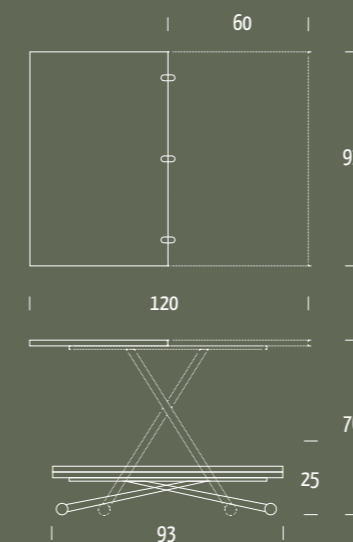

METALLO
/ MÉTAUX
/ METALS

- M02 Vern. grisou goffrato
- M04 Vern. nero opaco
- M05 Cromo lucido
- M09 Cromo nero lucido
- M11 Vern. grafite goffrato
- M12 Vern. tortora goffrato
- M19 Vern. bronzo goffrato
- M24 Vern. bianco goffrato
- M25 Vern. rame goffrato
- M27 Vern. menta goffrato
- M51 Vern. oro goffrato