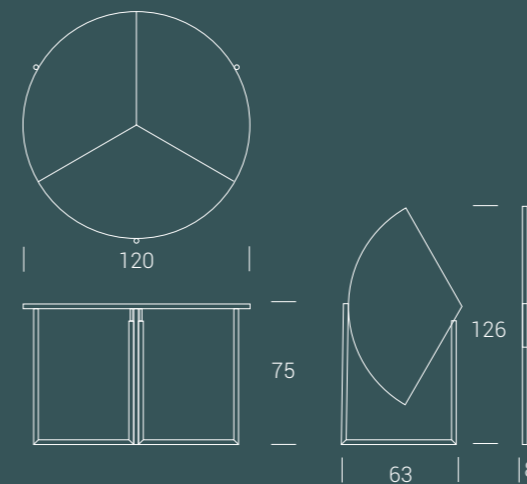

NOBILITATO / MÉLAMINE / MELAMINE

N20	Natural halifax oak
N25	Vintage chiaro
N35	Rovere nodato caramél
N36	Olmo moka
N40	Noce Canaletto
N42	Rovere nero
N44	Bianco statuario venato
N45	Diamond cream
N46	Pietra grey

METALLO / MÉTAUX / METALS

M02	Vern. grisou goffrato
M04	Vern. nero opaco
M11	Vern. grafite goffrato
M12	Vern. tortora goffrato
M19	Vern. bronzo goffrato
M24	Vern. bianco goffrato
M25	Vern. rame goffrato
M27	Vern. menta goffrato
M51	Vern. oro goffrato