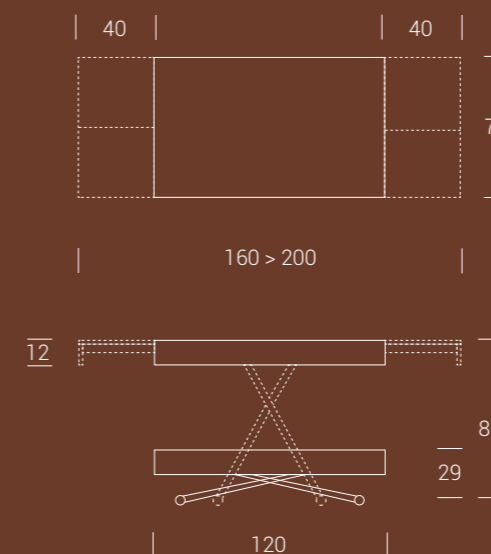

ALLUNGABILE EXTENSIBLE / EXTENDABLE

METALLO / MÉTAUX / METALS

M02	Vern. grisou goffrato
M04	Vern. nero opaco
M05	Cromo lucido
M09	Cromo nero lucido
M11	Vern. grafite goffrato
M12	Vern. tortora goffrato
M19	Vern. bronzo goffrato
M24	Vern. bianco goffrato
M25	Vern. rame goffrato
M27	Vern. menta goffrato
M51	Vern. oro goffrato