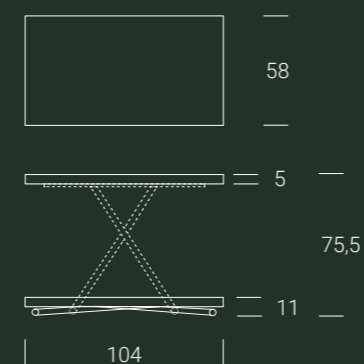

METALLO
/ MÉTAUX
/ METALS

- M02 Vern. grisou goffrato
- M04 Vern. nero opaco
- M05 Cromo lucido
- M09 Cromo nero lucido
- M11 Vern. grafite goffrato
- M12 Vern. tortora goffrato
- M19 Vern. bronzo goffrato
- M24 Vern. bianco goffrato
- M25 Vern. rame goffrato
- M27 Vern. menta goffrato
- M51 Vern. oro goffrato