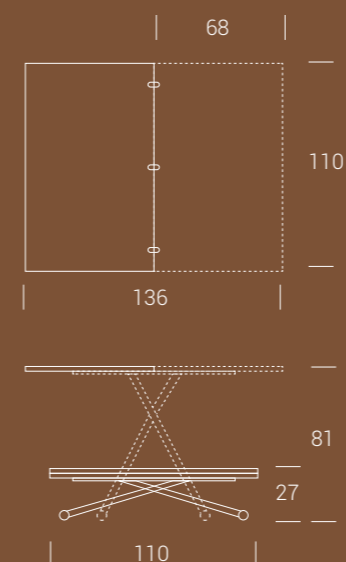

METALLO / MÉTAUX / METALS

- M02 Vern. grisou goffrato
- M04 Vern. nero opaco
- M05 Cromo lucido
- M09 Cromo nero lucido
- M11 Vern. grafite goffrato
- M12 Vern. tortora goffrato
- M19 Vern. bronzo goffrato
- M24 Vern. bianco goffrato
- M25 Vern. rame goffrato
- M27 Vern. menta goffrato
- M51 Vern. oro goffrato