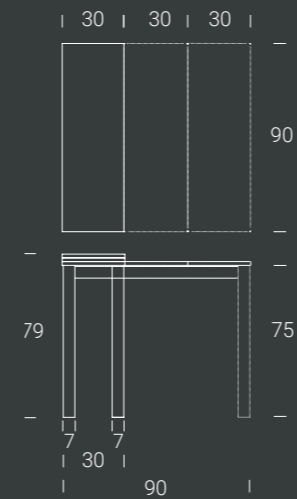

NOBILITATO / MÉLAMINE / MELAMINE

- N20 Natural halifax oak
- N24 Ardesia
- N25 Vintage chiaro
- N30 Morera
- N35 Rovere nodato caramél
- N36 Olmo moka
- N40 Noce Canaletto
- N42 Rovere nero
- N43 Bianco spatolato
- N44 Bianco statuario venato
- N45 Diamond cream
- N46 Pietra grey
- N47 Granito
- N51 Chromix chiaro

METALLO / MÉTAUX / METALS

- M02 Vern. grisou goffrato
- M04 Vern. nero opaco
- M11 Vern. grafite goffrato
- M12 Vern. tortora goffrato
- M19 Vern. bronzo goffrato
- M24 Vern. bianco goffrato
- M25 Vern. rame goffrato
- M27 Vern. menta goffrato
- M51 Vern. oro goffrato