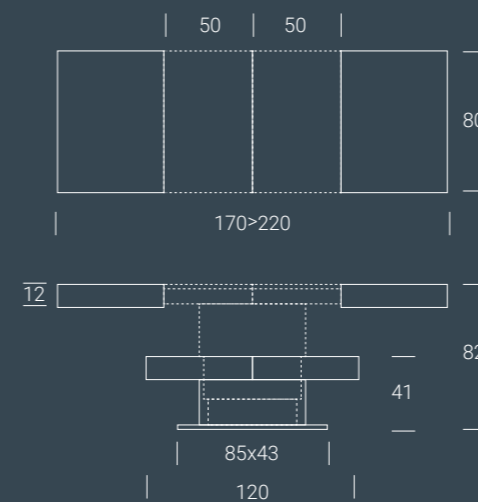

METALLO
/ MÉTAUX
/ METALS

M01	Inox
M02	Vern. grisou goffrato
M04	Vern. nero opaco
M11	Vern. grahite goffrato
M12	Vern. tortora goffrato
M19	Vern. bronzo goffrato
M24	Vern. bianco goffrato
M25	Vern. rame goffrato
M27	Vern. menta goffrato
M51	Vern. oro goffrato