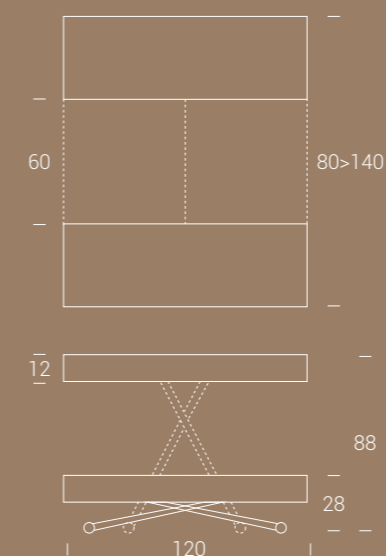

ALLUNGABILE EXTENSIBLE / EXTENDABLE

METALLO / MÉTAUX / METALS

M02	Vern. grisou goffrato
M04	Vern. nero opaco
M05	Cromo lucido
M09	Cromo nero lucido
M11	Vern. grafite goffrato
M12	Vern. tortora goffrato
M19	Vern. bronzo goffrato
M24	Vern. bianco goffrato
M25	Vern. rame goffrato
M27	Vern. menta goffrato
M51	Vern. oro goffrato