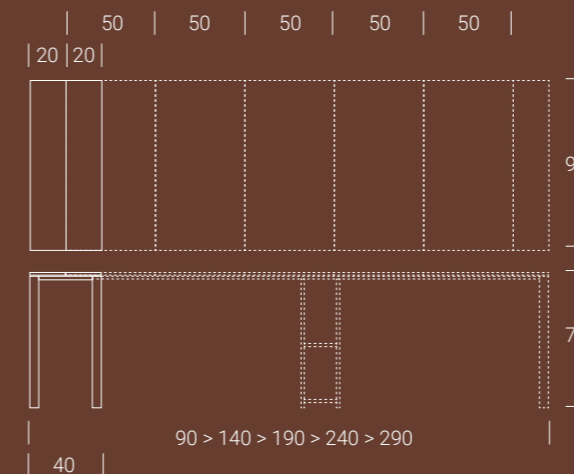

FINITURE BASE
FINITIONS PIÉTEMENT
BASE FINISHES

ALLUNGABILE
EXTENSIBLE / EXTENDABLE