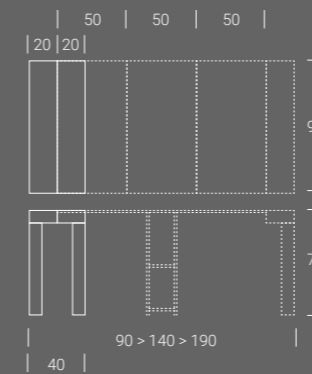

EXTENSO
OPTIONAL

Consolle estensibile in nobilitato,
meccanismo telescopico in
alluminio, 3 o 5 allunghe.
Gambe centrali di supporto o
porta allunghe opzionale Extenso.

Console extensible en mélamine,
mécanisme télescopique en aluminium,
3 ou 5 rallonges. Pieds centraux de
support ou rack à rallonges optionnel
Extenso.

Melamine frame extending
console-table, aluminum telescopic
mechanism, 3 or 5 extensions.
Central supporting legs or optional
extensions holder Extenso.

Struttura metallica girevole
porta allunghe per consolle: Combi,
Quad e Trek.

Structure métallique pivotante
porte-rallonges pour les consoles: Combi,
Quad, Trek.

Swivel metal frame, extensions
holder for consoles: Combi,
Quad, Trek.

NOBILITATO
/ MÉLAMINE
/ MELAMINE

- N20 Natural halifax oak
- N24 Ardesia
- N25 Vintage chiaro
- N30 Morera
- N35 Rovere nodato caramél
- N36 Olmo moka
- N40 Noce Canaletto
- N42 Rovere nero
- N43 Bianco spatolato
- N44 Bianco statuario venato
- N45 Diamond cream
- N46 Pietra grey
- N47 Granito
- N51 Chromix chiaro