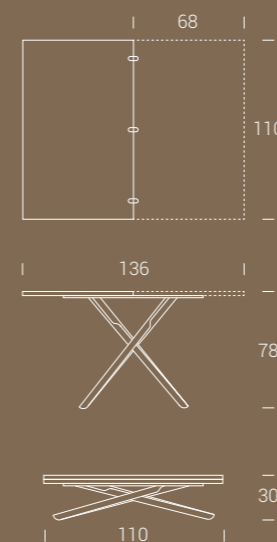

METALLO / MÉTAUX / METALS

- M02 Vern. grisou goffrato
- M04 Vern. nero opaco
- M11 Vern. grafite goffrato
- M12 Vern. tortora goffrato
- M19 Vern. bronzo goffrato
- M24 Vern. bianco goffrato
- M25 Vern. rame goffrato
- M27 Vern. menta goffrato
- M51 Vern. oro goffrato