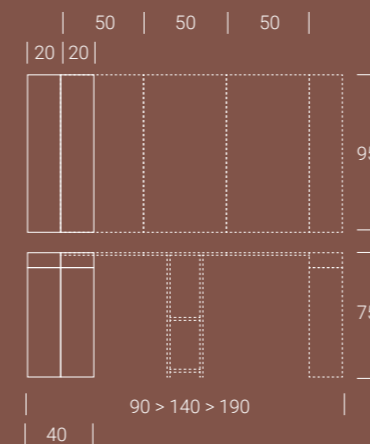

ALLUNGABILE
EXTENSIBLE / EXTENDABLE