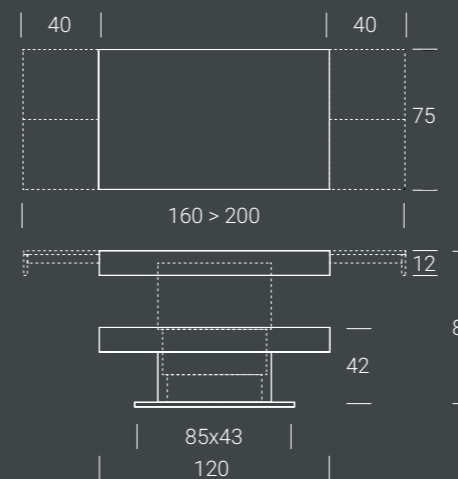

METALLO
/ MÉTAUX
/ METALS

- M01 Inox
- M02 Vern. grisou goffrato
- M04 Vern. nero opaco
- M11 Vern. grafite goffrato
- M12 Vern. tortora goffrato
- M19 Vern. bronzo goffrato
- M24 Vern. bianco goffrato
- M25 Vern. rame goffrato
- M27 Vern. menta goffrato
- M51 Vern. oro goffrato