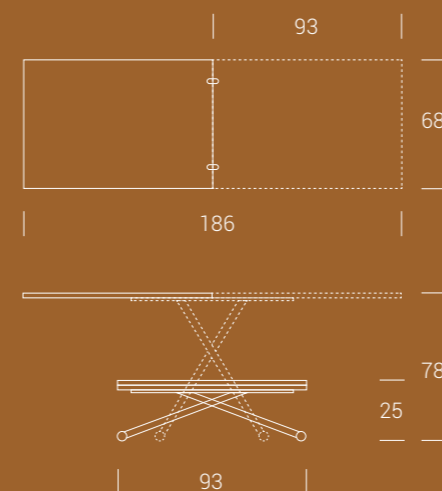

METALLO / MÉTAUX / METALS

- M02 Vern. grisou goffrato
- M04 Vern. nero opaco
- M05 Cromo lucido
- M09 Cromo nero lucido
- M11 Vern. grafite goffrato
- M12 Vern. tortora goffrato
- M19 Vern. bronzo goffrato
- M24 Vern. bianco goffrato
- M25 Vern. rame goffrato
- M27 Vern. menta goffrato
- M51 Vern. oro goffrato