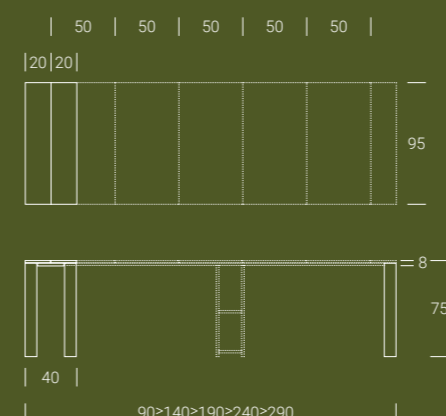

FINITURE BASE FINITIONS PIÉTEMENT BASE FINISHES

ALLUNGABILE EXTENSIBLE / EXTENDABLE