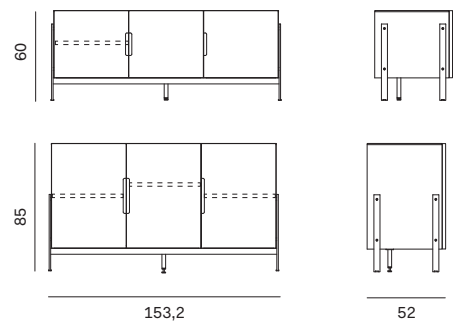

The Float sideboard plays with the concept of support and storage: the base becomes a design element to be shown off to full effect, putting its function in clear view. The sideboard comes in three widths and in any of the matt or oxidized lacquered colours; the base also comes in the metal lacquered finish.

NOVAMOBILI

MADIA FLOAT / FLOAT SIDEBOARD

Madia L. 103,2

103,2cm-wide sideboard

Attrezzabile con staffe portabicchieri / Can be fitted with wine glass racks

Larghezza Width	Profondità Depth	Altezza Height	Peso Weight
103,2 cm	52 cm	60 cm	44,1 kg
		85 cm	55,7 kg
		111 cm	67,4 kg

Madia L. 153,2

153,2cm-wide sideboard

Attrezzabile con staffe portabicchieri / Can be fitted with wine glass racks

Larghezza Width	Profondità Depth	Altezza Height	Peso Weight
153,2 cm	52 cm	60 cm	71,5 kg
		85 cm	91,1 kg

NOVAMOBILI

MADIA FLOAT / FLOAT SIDEBOARD

Madia L. 203,2

203,2cm-wide sideboard

Attrezzabile con staffe portabicchieri / Can be fitted with wine glass racks

Larghezza Width	Profondità Depth	Altezza Height	Peso Weight
<u>203,2 cm</u>	<u>52 cm</u>	<u>60 cm</u>	<u>84,7 kg</u>
		<u>85 cm</u>	<u>108 kg</u>