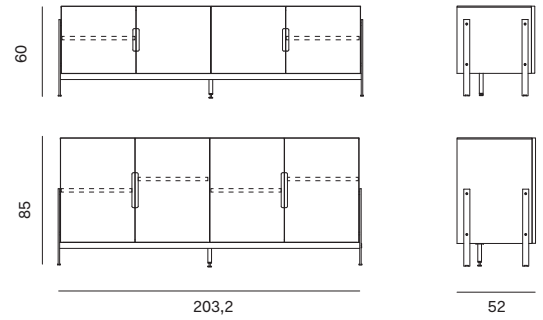

The Float sideboard plays with the concept of support and storage: the base becomes a design element to be shown off to full effect, putting its function in clear view. The sideboard comes in three widths and in any of the matt or oxidized lacquered colours; the base also comes in the metal lacquered finish.

NOVAMOBILI

MADIA FLOAT / FLOAT SIDEBOARD

Madia L. 103,2

103,2cm-wide sideboard

Attrezzabile con staffe portabicchieri / Can be fitted with wine glass racks

Larghezza Width	Profondità Depth	Altezza Height	Peso Weight
103,2 cm	52 cm	60 cm	44,1 kg
		85 cm	55,7 kg
		111 cm	67,4 kg

Madia L. 153,2

153,2cm-wide sideboard

Attrezzabile con staffe portabicchieri / Can be fitted with wine glass racks

Larghezza Width	Profondità Depth	Altezza Height	Peso Weight
153,2 cm	52 cm	60 cm	71,5 kg
		85 cm	91,1 kg

NOVAMOBILI

MADIA FLOAT / FLOAT SIDEBOARD

Madia L. 203,2

203,2cm-wide sideboard

Attrezzabile con staffe portabicchieri / Can be fitted with wine glass racks

Larghezza Width	Profondità Depth	Altezza Height	Peso Weight
<u>203,2 cm</u>	<u>52 cm</u>	<u>60 cm</u>	<u>84,7 kg</u>
		<u>85 cm</u>	<u>108 kg</u>