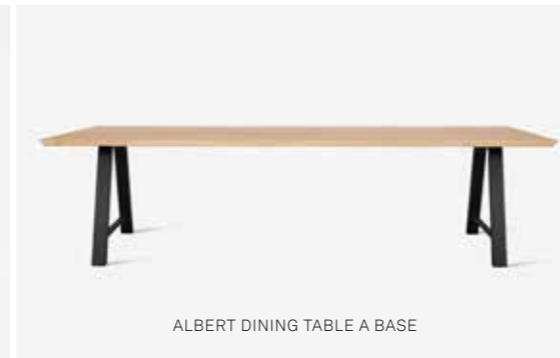

VINCENT SHEPPARD

ALBERT RECTANGULAR

PRODUCT DATA SHEET

ALBERT DINING TABLE

ALBERT DINING TABLE

TABLE VARIANTS

RECTANGULAR 180x90			NATURAL OAK
TOP 1 PIECE	A BASE	● BLACK	TA0800M003W011
	X BASE	● BLACK	-
	SQUARE BASE	● BLACK	TA0802M003W011
TOP 2 PIECES	A BASE	● BLACK	TA0740M003W011
	X BASE	● BLACK	-
	SQUARE BASE	● BLACK	TA0742M003W011
PACKAGE DIMENSIONS		L185 W95 H6 cm 2x L83 W73 H14 cm	
CBM		0.27 m ³ 9.53 ft ³	
WEIGHT		70.5 kg 155 lb 6.81 oz	