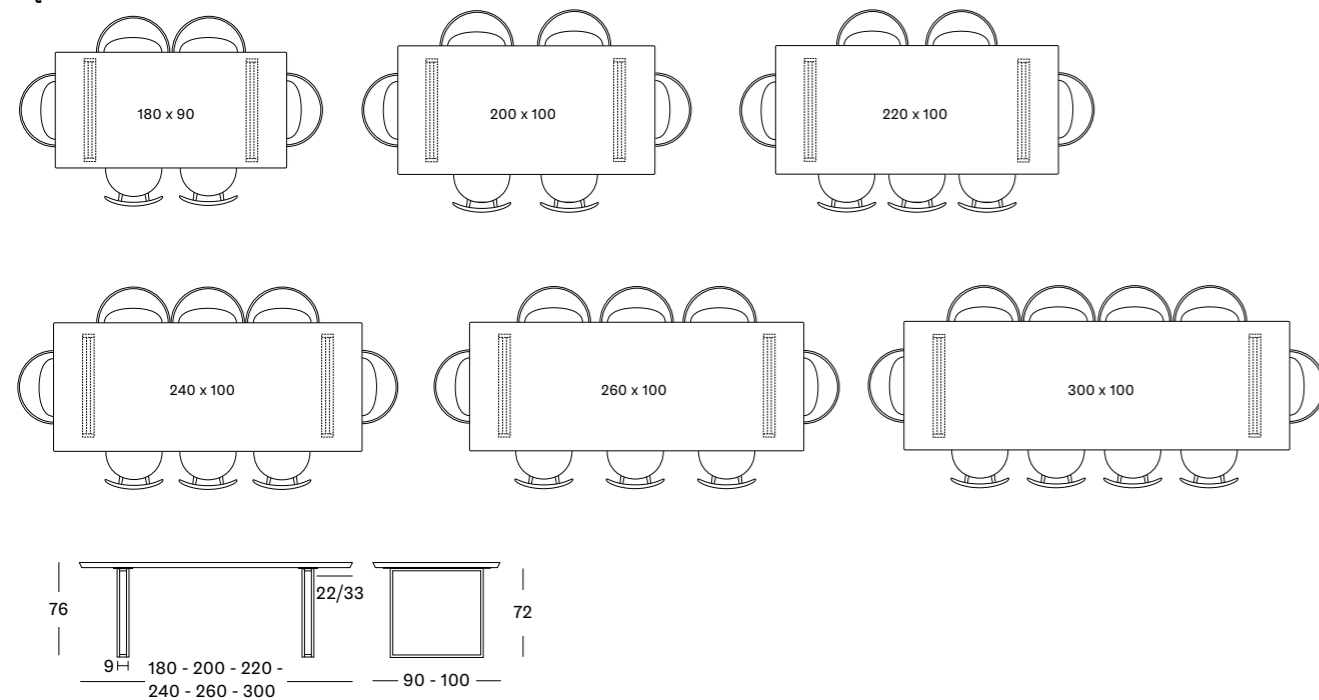

SQUARE BASE

MAINTENANCE AND CARE

VARNISHED OAK

Our varnished tables are finished with a water-based lacquer for the protection of the wood and has an good chemical and mechanical resistance.

Regular cleaning with a mild solution of water and natural soap will do the trick!

Please do not sand varnished furniture, as this will damage the protective layer and will thus affect the water and dirt resistance of your furniture.

POWDER COATED STEEL

Steel is used in our indoor collection as well as our outdoor collection, mainly for the legs and frames of our furniture pieces.

For the outdoor pieces, the steel is always galvanized and powder coated to make sure it is protected from all-weather influences.

Clean your armour with a moist towel and some natural soap!