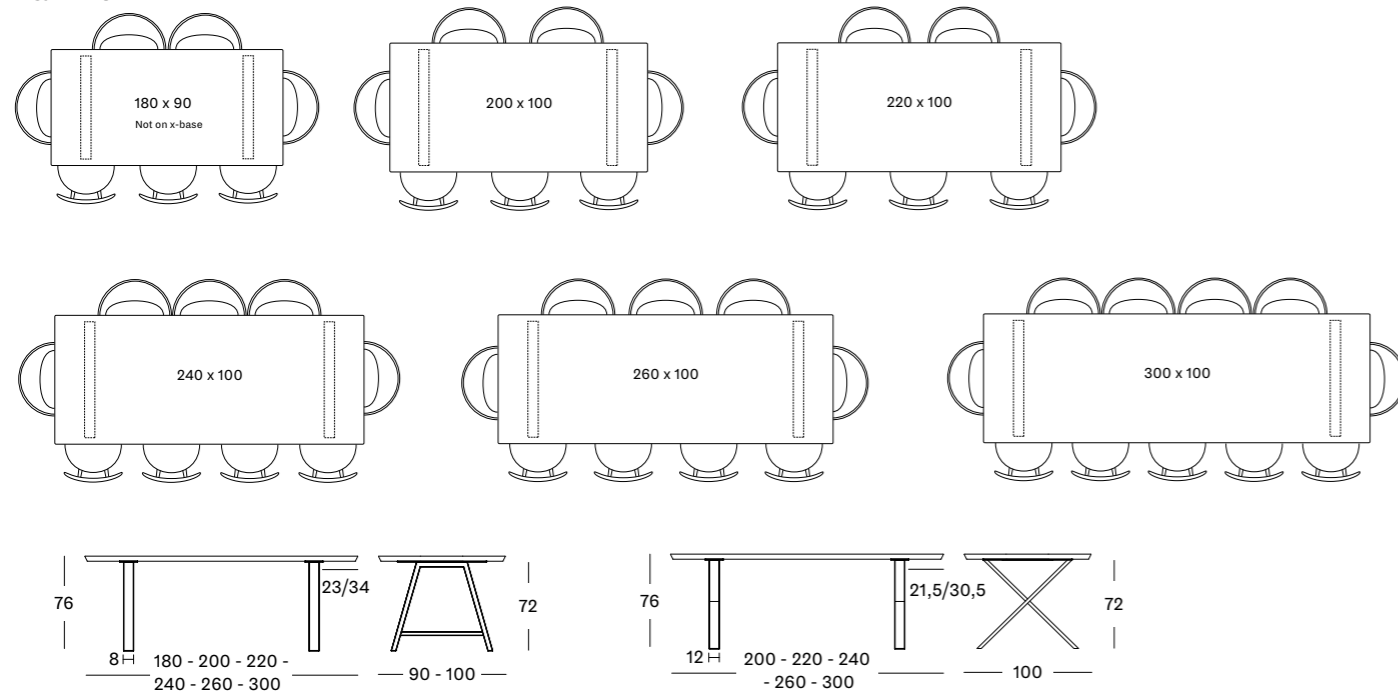

DIMENSIONS & SEATING POSSIBILITIES

A & X BASE