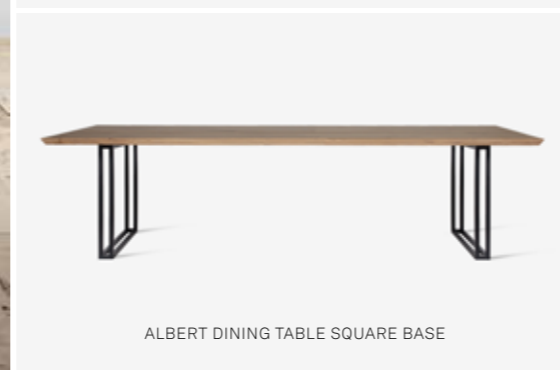

VINCENT SHEPPARD

ALBERT RECTANGULAR

PRODUCT DATA SHEET

ALBERT DINING TABLE

ALBERT DINING TABLE

TABLE VARIANTS

RECTANGULAR 180x90			NATURAL OAK
TOP 1 PIECE	A BASE	● BLACK	TA0800M003W011
	X BASE	● BLACK	-
	SQUARE BASE	● BLACK	TA0802M003W011
TOP 2 PIECES	A BASE	● BLACK	TA0740M003W011
	X BASE	● BLACK	-
	SQUARE BASE	● BLACK	TA0742M003W011
PACKAGE DIMENSIONS		L185 W95 H6 cm 2x L83 W73 H14 cm	
CBM		0.27 m ³ 9.53 ft ³	
WEIGHT		70.5 kg 155 lb 6.81 oz	

RECTANGULAR 200x100			NATURAL OAK
TOP 1 PIECE	A BASE	● BLACK	TA0810M003W011
	X BASE	● BLACK	TA0811M003W011
	SQUARE BASE	● BLACK	TA0812M003W011
TOP 2 PIECES	A BASE	● BLACK	TA0750M003W011
	X BASE	● BLACK	TA0751M003W011
	SQUARE BASE	● BLACK	TA0752M003W011
PACKAGE DIMENSIONS		L205 W105 H6 cm 2x L83 W73 H14 cm	
CBM		0.29 m ³ 10.24 ft ³	
WEIGHT		82.5 kg 181 lb 14.10 oz	