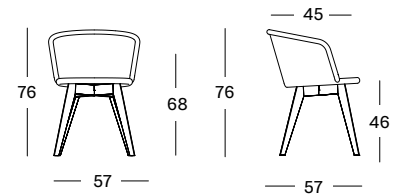

JULES DINING CHAIR STEEL A BASE

SEAT lloyd loom seat
colour as shown: espresso
other loom colours see page 104 - 105

BASE black powder coated steel

CUSHIONS 2 cm polyether foam filling

FABRICS see page 106 - 107