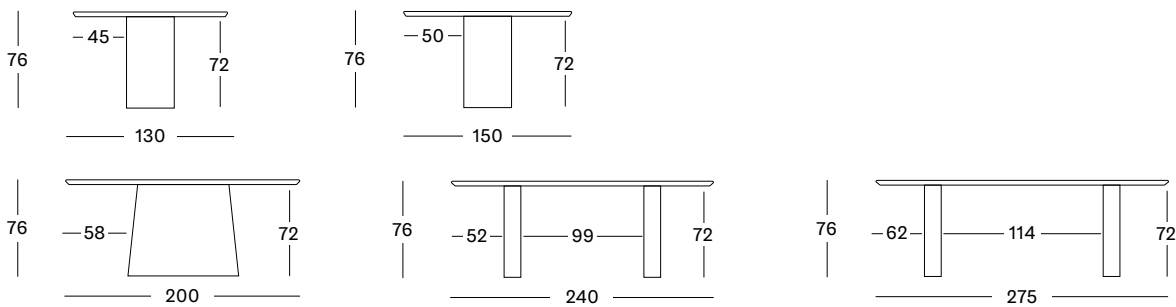

DIMENSIONS

top

dia 130 cm round shape 4 cm with a chamfered edge

dia 150 cm round shape 4 cm with a chamfered edge

200 x 120 cm ellipse shape 4 cm with a chamfered edge

240 x 120 cm ellipse shape 4 cm with a chamfered edge

275 x 120 cm ellipse shape 4 cm with a chamfered edge

base

dia 40 cm

dia 50 cm

conic ellipse shape 81 x 37 cm

2x ellipse shape 41 x 18 cm

2x ellipse shape 41 x 18 cm

SEATING POSSIBILITIES