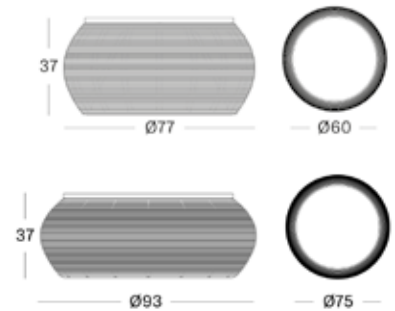

IVO SIDE TABLE

MATERIALS black hpl top
aluminium frame
black HDPE wicker

COLOURS black