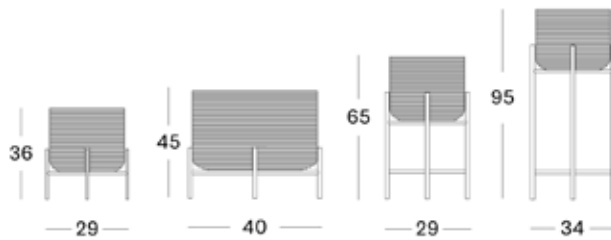

DIMENSIONS

VIVI PLANT STAND SMALL / MEDIUM / LARGE / X-LARGE

MATERIALS natural varnished rattan basket
black power coated steel base

DIMENSIONS

KUBO LAUNDRY BASKET

MATERIALS lloyd loom upholstery
wood frame
removable laundry bag