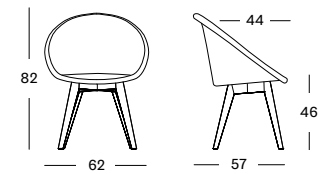

JACK DINING CHAIR OAK BASE

1. **SEAT** lloyd loom seat
   colour as shown: black
   other loom colours see page 104 - 105
2. **BASE**
3. black stained hardwood
   - natural varnished solid oak
4. **CUSHIONS** 2 cm polyether foam filling
5. **FABRICS** see page 106 - 107

YANN DINING CHAIR STEEL A BASE

1. **SEAT** lloyd loom seat
   colour as shown: black
   other loom colours see page 104 - 105
2. **BASE** black powder coated steel
3. **CUSHIONS** 2 cm polyether foam filling
4. **FABRICS** see page 106 - 107