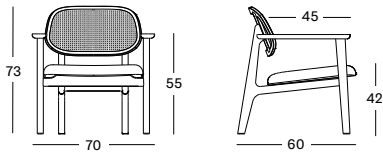

TITUS LOUNGE CHAIR

BACKREST cane weave & oak or beech plywood

SEAT seat as shown: black vegan leather / chestnut vegan leather / lime white bouclé
available in all Vincent Sheppard & COM fabrics
6 cm high resilience foam

1. **FRAME**
2. blacked stained oak
   - natural varnished oak
   - tobacco stained beech