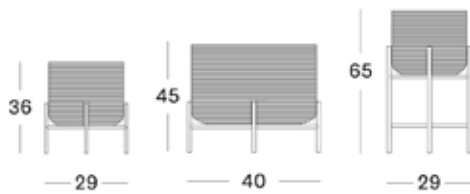

DIMENSIONS

VIVI PLANT STAND SMALL / MEDIUM / LARGE / X-LARGE

MATERIALS natural varnished rattan basket
black power coated steel base

DIMENSIONS

KUBO LAUNDRY BASKET

MATERIALS lloyd loom upholstery
wood frame
removable laundry bag