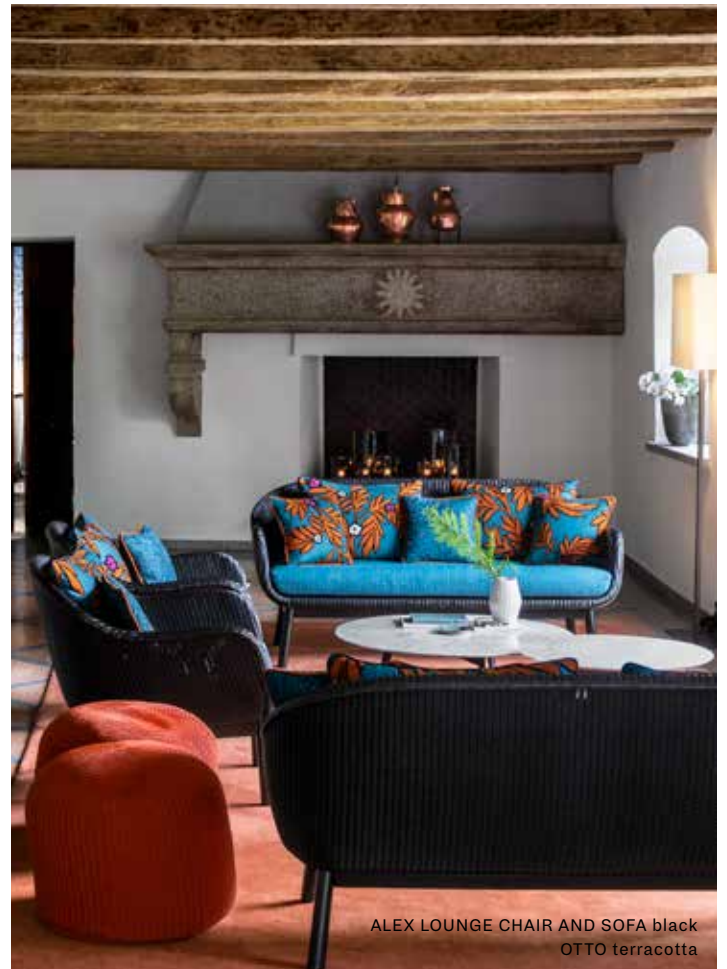

ALEX LOUNGE CHAIR AND SOFA black
OTTO terracotta