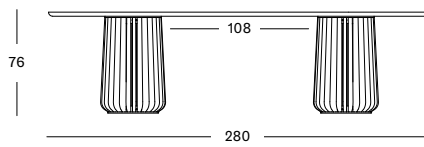

DIMENSIONS

	top	base
dia 130 cm	3 cm thickness with rounded edge	conic round dia 50 cm
dia 150 cm	3 cm thickness with rounded edge	conic round dia 60 cm
280 x 120 cm	oval shape 3 cm thickness with rounded edge	2x conic round 50 cm