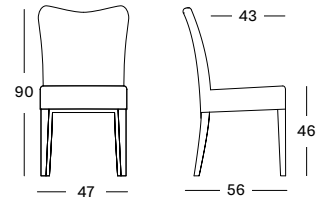

FABRICS see page 106 - 107

MELISSA DINING CHAIR

SEAT lloyd loom seat
colour as shown: pure white
other loom colours see page 104 - 105

BASE painted hardwood

CUSHIONS 4 cm polyether foam filling

FABRICS see page 106 - 107