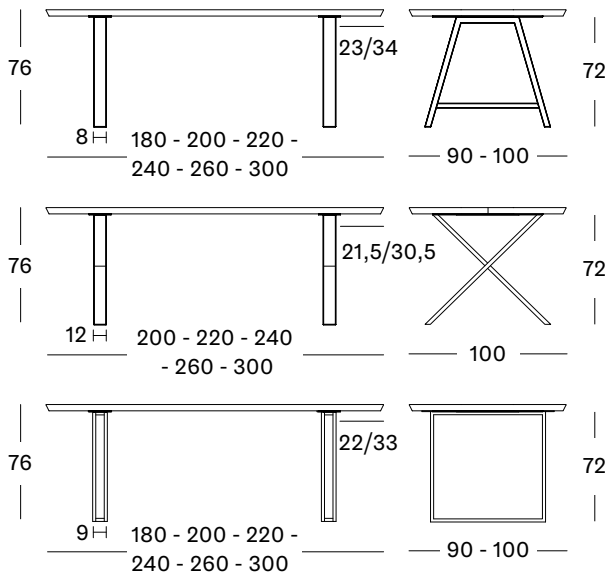

EDGE slanted

TOP

1 piece top

2 piece top

FRAME

A base black

X base black

Square base black

A base white

DIMENSIONS

	180 x 90	200 x 100	220 x 100	240 x 100	260 x 100	300 x 100
A base	x	x	x	x	x	x
X base	-	x	x	x	x	x
Square base	x	x	x	x	x	x

DIMENSIONS

SEATING POSSIBILITIES

A & X BASE

SQUARE BASE

ELIAS DINING TABLE