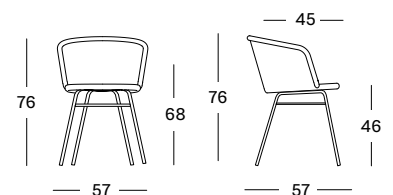

JOE DINING CHAIR WOOD BASE

SEAT lloyd loom seat
colour as shown: caramel
other loom colours see page 104 - 105

BASE

- black stained hardwood
- natural varnished solid oak

CUSHIONS 2 cm polyether foam filling

FABRICS see page 106 - 107

JOE DINING CHAIR SLED BASE

SEAT lloyd loom seat
colour as shown: black
other loom colours see page 104 - 105

BASE black powder coated steel

CUSHIONS 2 cm polyether foam filling

FABRICS see page 106 - 107

JULES DINING CHAIR WOOD BASE

SEAT lloyd loom seat
colour as shown: espresso
other loom colours see page 104 - 105

BASE

- black stained hardwood
- natural varnished solid oak

CUSHIONS 2 cm polyether foam filling

FABRICS see page 106 - 107

JULES DINING CHAIR STEEL A BASE

SEAT lloyd loom seat
colour as shown: espresso
other loom colours see page 104 - 105

BASE black powder coated steel

CUSHIONS 2 cm polyether foam filling

FABRICS see page 106 - 107