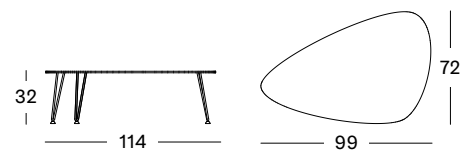

ROZY COFFEE TABLE

MATERIALS black hpl top
black powder coated steel frame