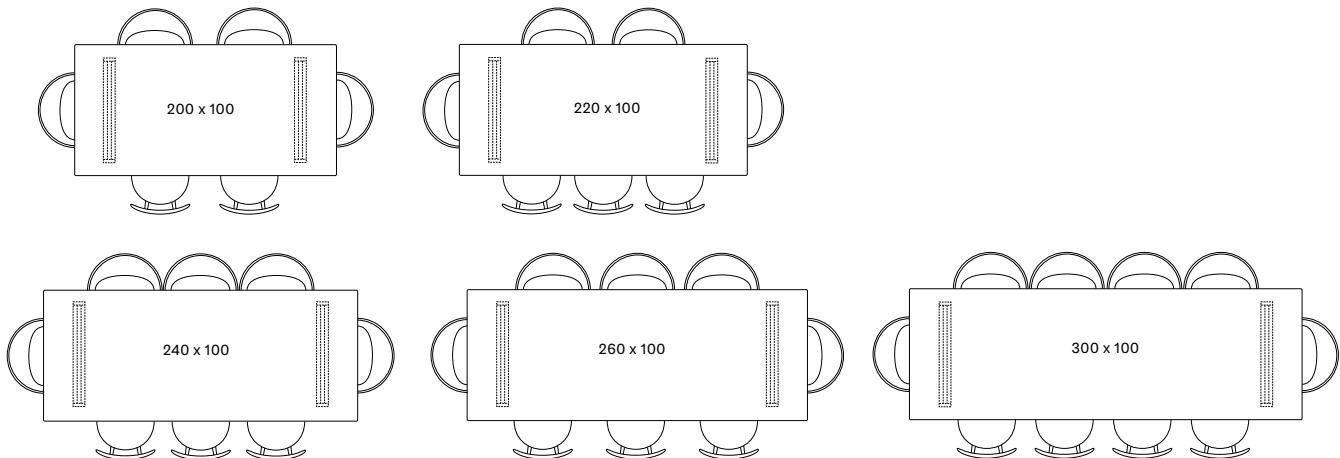

DIMENSIONS

SEATING POSSIBILITIES

TITUS DINING CHAIR black oak
ACHILLE DINING TABLE

COUNTER & BAR STOOLS

A casual yet sophisticated seating solution designed for maximum comfort and utility.

AVRIL - LILY - JOE - TEO - TITUS