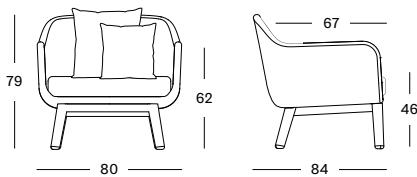

ALEX LOUNGE CHAIR

- **SEAT**   lloyd loom seat
                        colour as shown: clear
                        other loom colours see page 104 - 105

- **BASE**   natural varnished solid oak base

- **CUSHIONS**   10 cm high resilience foam
                        fabrics as shown: geneva moon white
                        other fabrics see page 106 - 107

ALEX LOUNGE SOFA

- **SEAT**   lloyd loom seat
                        colour as shown: clear
                        other loom colours see page 104 - 105

- **BASE**   natural varnished solid oak base

- **CUSHIONS**   10 cm high resilience foam
                        fabrics as shown: geneva moon white
                        other fabrics see page 106 - 107