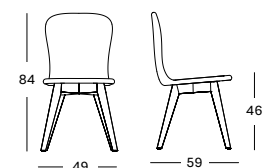

JACK DINING CHAIR STEEL BASE

1. **SEAT** lloyd loom seat
   colour as shown: black
   other loom colours see page 104 - 105
2. **BASE** black powder coated steel
3. **CUSHIONS** 2 cm polyether foam filling
4. **FABRICS** see page 106 - 107

JACK DINING CHAIR OAK BASE

1. **SEAT** lloyd loom seat
   colour as shown: black
   other loom colours see page 104 - 105
2. **BASE**
3. black stained hardwood
   - natural varnished solid oak
4. **CUSHIONS** 2 cm polyether foam filling
5. **FABRICS** see page 106 - 107

YANN DINING CHAIR STEEL A BASE

1. **SEAT** lloyd loom seat
   colour as shown: black
   other loom colours see page 104 - 105
2. **BASE** black powder coated steel
3. **CUSHIONS** 2 cm polyether foam filling
4. **FABRICS** see page 106 - 107

YANN DINING CHAIR WOOD BASE

1. **SEAT** lloyd loom seat
   colour as shown: black
   other loom colours see page 104 - 105
2. **BASE**
3. black stained hardwood
   - natural varnished solid oak
4. **CUSHIONS** 2 cm polyether foam filling
5. **FABRICS** see page 106 - 107