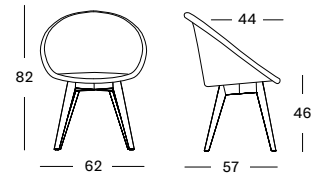

JOE DINING CHAIR SLED BASE

SEAT lloyd loom seat
colour as shown: black
other loom colours see page 104 - 105

BASE black powder coated steel

CUSHIONS 2 cm polyether foam filling

FABRICS see page 106 - 107