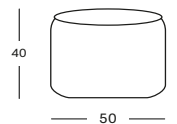

OTTO POUFFE

MATERIALS outer cover: crochet
filling: polystyrene beads
colour as shown: taupe

COLOURS

- taupe
- moss
- terracotta
- charcoal