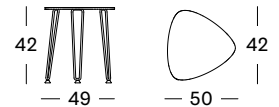

BASKET SIDE TABLE SMALL

design by Alain Gilles

MATERIALS natural varnished solid oak top
natural rattan basket
black powder coated steel frame

BASKET SIDE TABLE MEDIUM

design by Alain Gilles

MATERIALS natural varnished solid oak top
natural rattan basket
black powder coated steel frame

ROZY SIDE TABLE

MATERIALS black hpl top
black powder coated steel frame

ROZY COFFEE TABLE

MATERIALS black hpl top
black powder coated steel frame