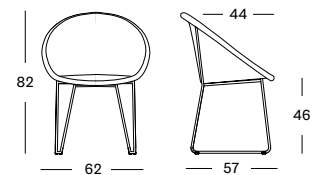

JULES DINING CHAIR WOOD BASE

SEAT lloyd loom seat
colour as shown: espresso
other loom colours see page 104 - 105

BASE

- black stained hardwood
- natural varnished solid oak

CUSHIONS 2 cm polyether foam filling

FABRICS see page 106 - 107