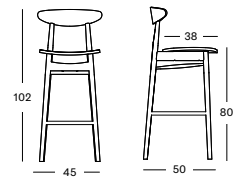

TEO COUNTER STOOL

SEAT plywood seat
colour as shown: nearly black stained solid beech

FRAME solid beech

FINISH

- nearly black stained solid beech
- natural varnished solid oak

TEO BAR STOOL

SEAT beech plywood seat
colour: nearly black

FRAME black stained beech

TEO BAR STOOL UPHOLSTERED

SEAT upholstered padded seat
colour: black vegan leather / nearly black

FRAME black stained beech