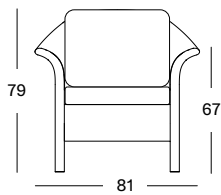

VICTOR LOUNGE CHAIR

SEAT   lloyd loom seat
                     rattan frame
                     colour as shown: nacré
                     other loom colours see page 104 - 105

CUSHIONS   10 cm high resilience foam
                     fabric as shown: geneva silvergrey
                     other fabrics see page 106 - 107

VICTOR LOUNGE SOFA

SEAT   lloyd loom seat
                     rattan frame
                     colour as shown: nacré
                     other loom colours see page 104 - 105

CUSHIONS   10 cm high resilience foam
                     fabric as shown: geneva silvergrey
                     other fabrics see page 106 - 107