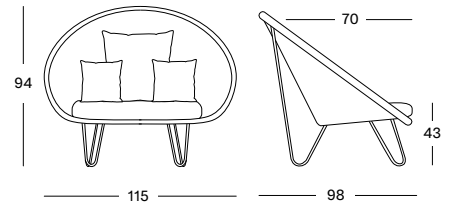

JOE LOUNGE

- SEAT** lloyd loom seat
 rattan frame
 colour as shown: clear
 other loom colours see page 104 - 105
- BASE** black powder coated steel
- CUSHIONS** 10 cm high resilience foam
 fabrics as shown: spice and coral
 other fabrics see page 106 - 107