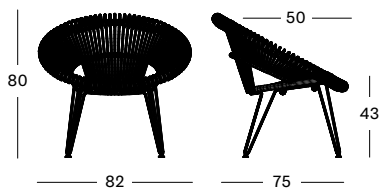

CRUZ LAZY CHAIR

- **SEAT**   natural rattan

- **BASE**   black powder coated steel

- **CUSHIONS**   2 cm polyether foam
  fabrics see page 106 - 107