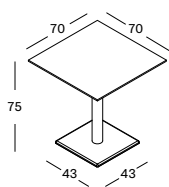

DIMENSIONS

top

dia 130 cm round shape 4 cm with a chamfered edge

dia 150 cm round shape 4 cm with a chamfered edge

200 x 120 cm ellipse shape 4 cm with a chamfered edge

240 x 120 cm ellipse shape 4 cm with a chamfered edge

275 x 120 cm ellipse shape 4 cm with a chamfered edge

base

dia 40 cm

dia 50 cm

conic ellipse shape 81 x 37 cm

2x ellipse shape 41 x 18 cm

2x ellipse shape 41 x 18 cm

SEATING POSSIBILITIES

DIA 130

DIA 150

ELLIPSE 200 x 120

ELLIPSE 240 x 120

ELLIPSE 275 x 120

BISTRO TABLES

- MATERIALS**
- solid oak table top (25 mm), natural varnish
 - hpl table top (10 mm)

BASE galvanized black powder coated steel

GLIDES adjustable glides

DIMENSIONS

	top	base
ronda	dia 110 cm	dia 60 cm
quadro	70 x 70 cm	43 x 43 cm
sphera	dia 80 cm	concentric 45 x 45 cm

RONDA

QUADRO

SPHERA

ALBERT DINING TABLE ELLIPSE AND ROUND

MATERIALS solid oak round table top (4 cm), natural varnish