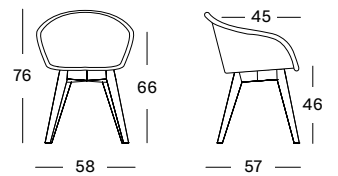

AVRIL DINING CHAIR CANTILEVER BASE

SEAT lloyd loom seat
colour as shown: oyster
other loom colours see page 104 - 105

BASE

- black powder coated steel
- brushed nickel steel

CUSHIONS 2 cm polyether foam filling

FABRICS see page 106 - 107