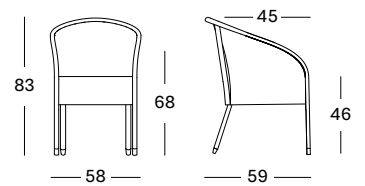

VICTOR DINING CHAIR

SEAT lloyd loom seat
colour as shown: snow wash
other loom colours see page 104 - 105

BASE painted rattan

CUSHIONS 2 cm polyether foam filling

FABRICS see page 106 - 107