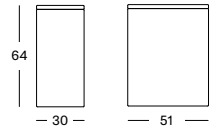

LAURA LAUNDRY BASKET

MATERIALS lloyd loom upholstery
wood frame
removable laundry bag

COLOURS colour as shown: pure white
other loom colours see page 104 - 105