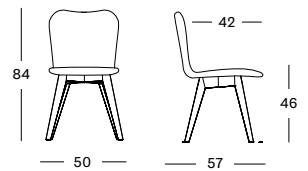

LILY DINING CHAIR WOOD BASE

SEAT lloyd loom seat
colour as shown: pure white
other loom colours see page 104 - 105

BASE

- black wood base
- oak base

LILY DINING CHAIR STEEL A BASE

SEAT lloyd loom seat
colour as shown: black
other loom colours see page 104 - 105