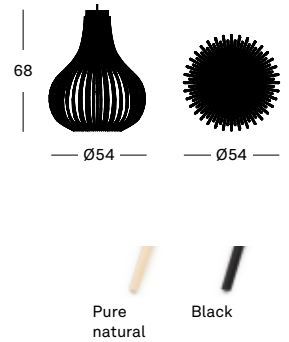

MATERIALS black hpl top
aluminium frame
black HDPE wicker

COLOURS black

GROOVE SIDE TABLE SMALL

design by Alain Gilles

- MATERIALS**
- natural varnished solid oak top (as shown)
 - carrara marble top
 - nero marquina marble top

FRAME black powder coated steel

GROOVE SIDE TABLE MEDIUM

design by Alain Gilles

- MATERIALS**
- natural varnished solid oak top
 - carrara marble top (as shown)
 - nero marquina marble top

FRAME black powder coated steel

GROOVE SIDE TABLE LARGE

design by Alain Gilles

- MATERIALS**
- carrara marble top
 - nero marquina marble top (as shown)

FRAME black powder coated steel

GROOVE SIDE TABLES

BULB SMALL

- MATERIALS**
- rattan lamp shade
 - 6W E27 LED bulb
 - natural rattan with white fabric cord
 - black rattan with black fabric cord

- COLOURS**
- pure natural
 - black

BULB

- MATERIALS**
- rattan lamp shade
 - 6W E27 LED bulb
 - natural rattan with white fabric cord
 - black rattan with black fabric cord

- COLOURS**
- pure natural
 - black