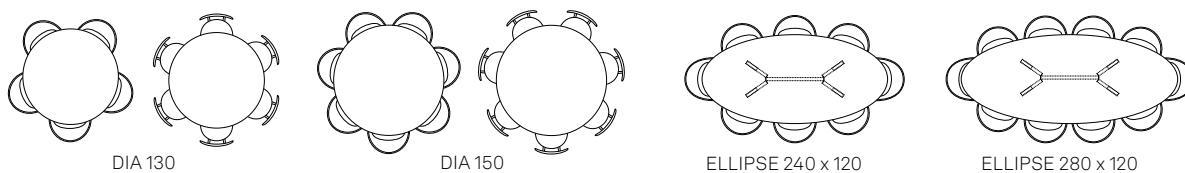

SEATING POSSIBILITIES