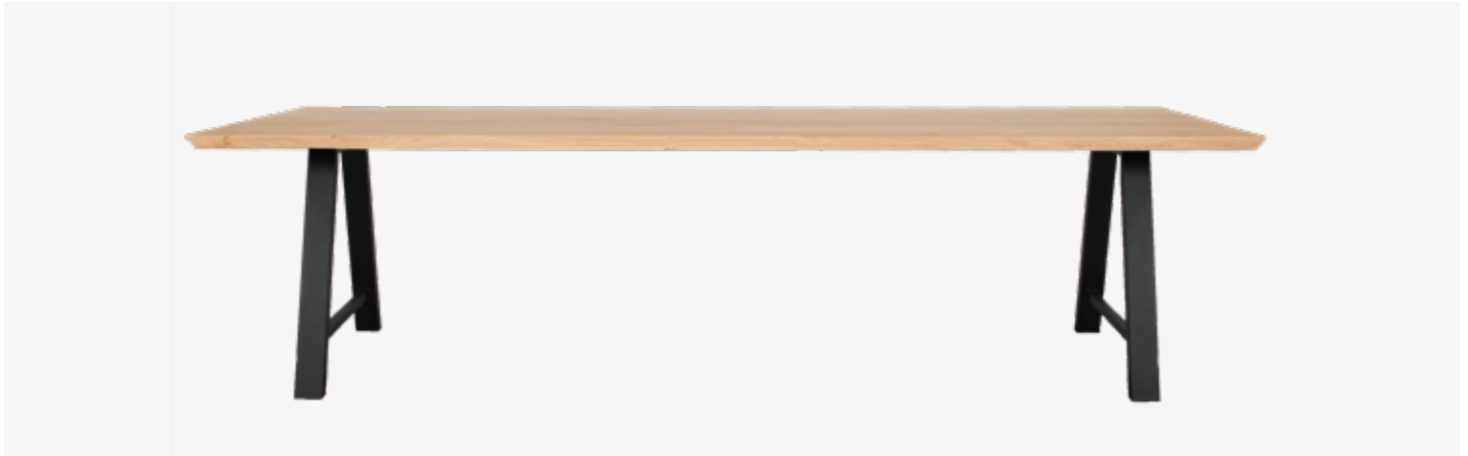

GLIDES adjustable glides

DIMENSIONS

	top	base
ronda	dia 110 cm	dia 60 cm
quadro	70 x 70 cm	43 x 43 cm
sphera	dia 80 cm	concentric 45 x 45 cm

RONDA

QUADRO

SPHERA

ALBERT DINING TABLE ELLIPSE AND ROUND

MATERIALS solid oak round table top (4 cm), natural varnish

BASE black powder coated steel base

GLIDES felt glides

DIMENSIONS

	top	base
240 cm	solid oak (4 cm) top ellipse shape with slanted edge	black steel
280 cm	solid oak (4 cm) top ellipse shape with slanted edge	black steel
dia 130 cm	solid oak (4 cm) top round shaped with slanted edge	black steel
dia 150 cm	solid oak (4 cm) top round shaped with slanted edge	black steel

EDGE slanted

SEATING POSSIBILITIES

ALBERT DINING TABLE RECTANGULAR

MATERIALS solid oak table top (4 cm) with slanted edge in 1 or 2 pieces and black steel base

GLIDES felt glides

FINISH natural oak varnish