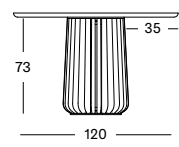

MATERIALS solid oak

GLIDES felt glides

FINISH natural oak varnish

DIMENSIONS

	top	base
dia 130 cm	3 cm thickness with rounded edge	conic round dia 50 cm
dia 150 cm	3 cm thickness with rounded edge	conic round dia 60 cm
280 x 120 cm	oval shape 3 cm thickness with rounded edge	2x conic round 50 cm

DIMENSIONS

top

dia 130 cm round shape 4 cm with a chamfered edge

dia 150 cm round shape 4 cm with a chamfered edge

200 x 120 cm ellipse shape 4 cm with a chamfered edge

240 x 120 cm ellipse shape 4 cm with a chamfered edge