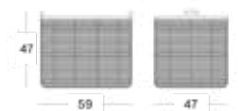

LUCA HEADBOARD

MATERIALS lloyd loom upholstery
plywood

COLOURS color as shown: nacré
other loom colours see page 104 - 105

SIZES bed 140 - 150
bed 160
bed 180

NEVADA HEADBOARD

MATERIALS lloyd loom upholstery
plywood

COLOURS color as shown: nacré
other loom colours see page 104 - 105

SIZES Bed 140 - 150
Bed 160
Bed 180

PONG NIGHT TABLE

MATERIALS lloyd loom upholstery
wood frame

COLOURS color as shown: nacré
other loom colours see page 104 - 105

VIVI BASKET

MATERIALS rattan basket

COLOURS natural