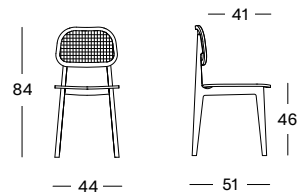

TITUS DINING CHAIR PLYWOOD SEAT

SEAT plywood seat

BACKREST cane weave and plywood

1. **FINISH**
2. black stained and varnished oak
   - natural varnished oak
   - tobacco stained and varnished beech

TITUS DINING CHAIR UPHOLSTERED SEAT

SEAT upholstered seat
fabric as shown: black bouclé
other fabrics see page 106 - 107

BACKREST cane weave and plywood

1. **FINISH**
2. black stained and varnished solid oak
   - natural varnished oak
   - tobacco stained and varnished beech