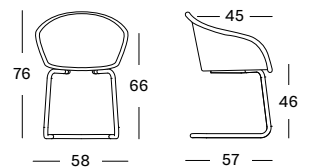

AVRIL DINING CHAIR STEEL A BASE

SEAT lloyd loom seat
colour as shown: nacré
other loom colours see page 104 - 105

BASE black powder coated steel

CUSHIONS 2 cm polyether foam filling

FABRICS see page 106 - 107

AVRIL DINING CHAIR WOOD BASE

SEAT lloyd loom seat
colour as shown: black
other loom colours see page 104 - 105

BASE

- black stained hardwood
- natural varnished solid oak

CUSHIONS 2 cm polyether foam filling

FABRICS see page 106 - 107

AVRIL DINING CHAIR CANTILEVER BASE

SEAT lloyd loom seat
colour as shown: oyster
other loom colours see page 104 - 105

BASE

- black powder coated steel
- brushed nickel steel

CUSHIONS 2 cm polyether foam filling

FABRICS see page 106 - 107