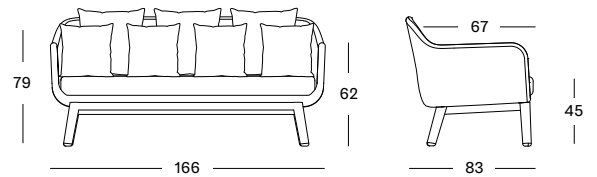

ALEX LOUNGE CHAIR

- **SEAT**   lloyd loom seat
                        colour as shown: clear
                        other loom colours see page 104 - 105

- **BASE**   natural varnished solid oak base

- **CUSHIONS**   10 cm high resilience foam
                        fabrics as shown: geneva moon white
                        other fabrics see page 106 - 107

ALEX LOUNGE SOFA

- **SEAT**   lloyd loom seat
                        colour as shown: clear
                        other loom colours see page 104 - 105

- **BASE**   natural varnished solid oak base

- **CUSHIONS**   10 cm high resilience foam
                        fabrics as shown: geneva moon white
                        other fabrics see page 106 - 107