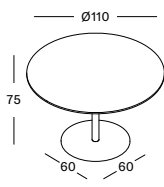

DIMENSIONS

top

dia 130 cm round shape 4 cm with a chamfered edge

dia 150 cm round shape 4 cm with a chamfered edge

200 x 120 cm ellipse shape 4 cm with a chamfered edge

240 x 120 cm ellipse shape 4 cm with a chamfered edge

275 x 120 cm ellipse shape 4 cm with a chamfered edge

base

dia 40 cm

dia 50 cm

conic ellipse shape 81 x 37 cm

2x ellipse shape 41 x 18 cm

2x ellipse shape 41 x 18 cm

SEATING POSSIBILITIES

DIA 130

DIA 150

ELLIPSE 200 x 120

ELLIPSE 240 x 120

ELLIPSE 275 x 120

BISTRO TABLES

- MATERIALS**
- solid oak table top (25 mm), natural varnish
 - hpl table top (10 mm)

BASE galvanized black powder coated steel

GLIDES adjustable glides

DIMENSIONS

	top	base
ronda	dia 110 cm	dia 60 cm
quadro	70 x 70 cm	43 x 43 cm
sphera	dia 80 cm	concentric 45 x 45 cm

RONDA

QUADRO

SPHERA

ALBERT DINING TABLE ELLIPSE AND ROUND

MATERIALS solid oak round table top (4 cm), natural varnish