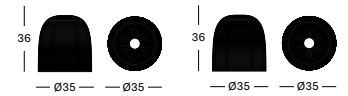

ENDLESS

1. **MATERIALS** rattan lamp shade
   6W E27 LED bulb
2. natural rattan with white fabric cord
   - black rattan with black fabric cord

1. **COLOURS**
2. pure natural
   - black

VIVI LAMP SMALL / LARGE

1. **MATERIALS** natural rattan lamp shade
   white fabric cord
   white ceiling fixture
   6W E27 LED bulb

SARI FLOOR LAMP SMALL / MEDIUM / LARGE

1. **MATERIALS** natural rattan lamp shade
   black powder coated steel base
   black fabric cord
   floor or table lamp: 4W E27 LED bulb
   medium/large: 6W E27 LED bulb

LUNA

1. **MATERIALS** natural rattan lamp shade
   brass strain relief clamp
   jute fabric cord
   brass ceiling fixture
   6W E27 LED bulb