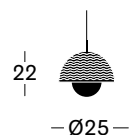

ENDLESS

1. **MATERIALS** rattan lamp shade
   6W E27 LED bulb
2. natural rattan with white fabric cord
   - black rattan with black fabric cord

1. **COLOURS**
2. pure natural
   - black

VIVI LAMP SMALL / LARGE

1. **MATERIALS** natural rattan lamp shade
   white fabric cord
   white ceiling fixture
   6W E27 LED bulb

SARI FLOOR LAMP SMALL / MEDIUM / LARGE

1. **MATERIALS** natural rattan lamp shade
   black powder coated steel base
   black fabric cord
   floor or table lamp: 4W E27 LED bulb
   medium/large: 6W E27 LED bulb

LUNA

1. **MATERIALS** natural rattan lamp shade
   brass strain relief clamp
   jute fabric cord
   brass ceiling fixture
   6W E27 LED bulb