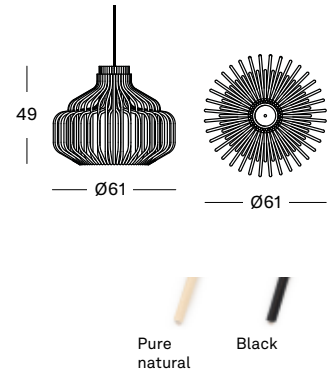

FIREFLY SMALL

- MATERIALS**
- rattan lamp shade
 - 6W E27 LED bulb
 - natural rattan with white fabric cord
 - black rattan with black fabric cord

- COLOURS**
- pure natural
 - black

FIREFLY

- MATERIALS**
- rattan lamp shade
 - 6W E27 LED bulb
 - natural rattan with white fabric cord
 - black rattan with black fabric cord

- COLOURS**
- pure natural
 - black

ENDLESS

- MATERIALS** rattan lamp shade
6W E27 LED bulb
- natural rattan with white fabric cord
 - black rattan with black fabric cord

- COLOURS**
- pure natural
 - black