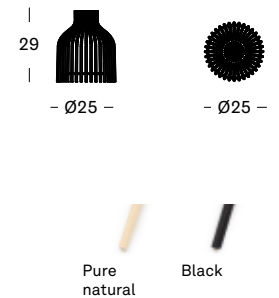

MATERIALS black hpl top
aluminium frame
black HDPE wicker

COLOURS black

GROOVE SIDE TABLE SMALL

design by Alain Gilles

- MATERIALS**
- natural varnished solid oak top (as shown)
 - carrara marble top
 - nero marquina marble top

GROOVE SIDE TABLE LARGE

design by Alain Gilles

- MATERIALS**
- carrara marble top
 - nero marquina marble top (as shown)

FRAME black powder coated steel

GROOVE SIDE TABLES

BULB SMALL

- MATERIALS**
- rattan lamp shade
 - 6W E27 LED bulb
 - natural rattan with white fabric cord
 - black rattan with black fabric cord

- COLOURS**
- pure natural
 - black

BULB

- MATERIALS**
- rattan lamp shade
 - 6W E27 LED bulb
 - natural rattan with white fabric cord
 - black rattan with black fabric cord

- COLOURS**
- pure natural
 - black

FIREFLY SMALL

- MATERIALS**
- rattan lamp shade
 - 6W E27 LED bulb
 - natural rattan with white fabric cord
 - black rattan with black fabric cord

- COLOURS**
- pure natural
 - black

FIREFLY

- MATERIALS**
- rattan lamp shade
 - 6W E27 LED bulb
 - natural rattan with white fabric cord
 - black rattan with black fabric cord