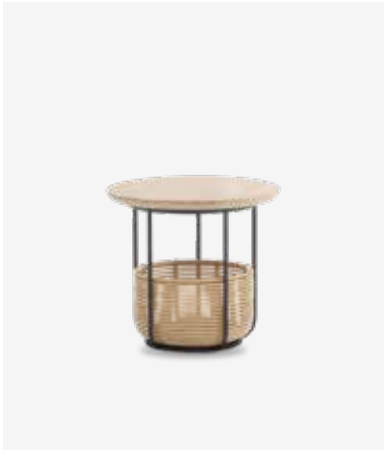

LIGHTING & ACCESSORIES

In design, the details are not the details.
They make the design.

LAMPS - SIDE TABLES - COFFEE TABLES - HEADBOARDS - RUGS - PLANT STANDS

BASKET TABLE SMALL & LARGE

VIVI PLANT STANDS

BASKET SIDE TABLE SMALL

design by Alain Gilles

MATERIALS natural varnished solid oak top
natural rattan basket
black powder coated steel frame

BASKET SIDE TABLE MEDIUM

design by Alain Gilles

MATERIALS natural varnished solid oak top
natural rattan basket
black powder coated steel frame