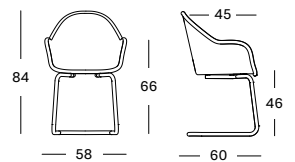

AVRIL HB DINING CHAIR CANTILEVER BASE

1. **SEAT** lloyd loom seat
   colour as shown: black
   other loom colours see page 104 - 105
2. **BASE**
3. black powder coated steel
   - brushed nickel steel
4. **CUSHION** 2 cm polyether foam filling
5. **FABRICS** see page 106 - 107