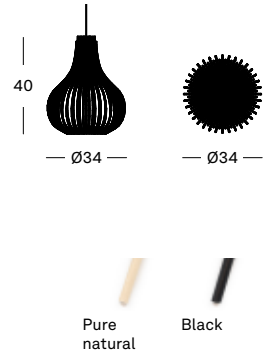

BULB

1. **MATERIALS**
2. rattan lamp shade
   - 6W E27 LED bulb
   - natural rattan with white fabric cord
   - black rattan with black fabric cord

1. **COLOURS**
2. pure natural
   - black