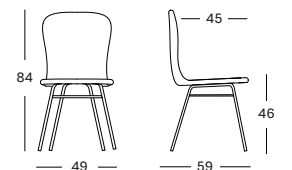

YANN DINING CHAIR WOOD BASE

1. **SEAT** lloyd loom seat
   colour as shown: black
   other loom colours see page 104 - 105
2. **BASE**
3. black stained hardwood
   - natural varnished solid oak
4. **CUSHIONS** 2 cm polyether foam filling
5. **FABRICS** see page 106 - 107