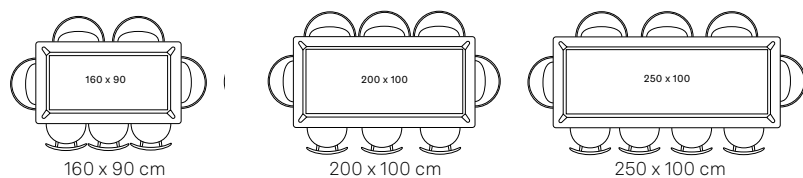

260 x 100 cm

DAN DINING TABLE

MATERIALS solid oak table top 2,5 cm with rounded edge.

GLIDES felt glides

FINISH natural oak varnish

EDGE rounded

DIMENSIONS

SEATING POSSIBILITIES