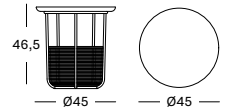

BASKET SIDE TABLE SMALL

design by Alain Gilles

MATERIALS natural varnished solid oak top
natural rattan basket
black powder coated steel frame

BASKET SIDE TABLE MEDIUM

design by Alain Gilles

MATERIALS natural varnished solid oak top
natural rattan basket
black powder coated steel frame