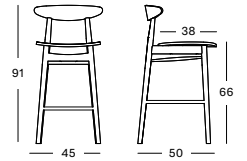

TEO BAR STOOL

SEAT beech plywood seat
colour: nearly black

FRAME black stained beech