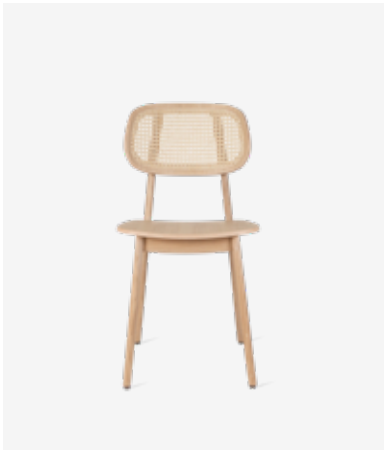

TITUS DINING CHAIR CANE SEAT

SEAT cane weave and plywood

BACKREST cane weave and plywood

- FINISH**
- black stained and varnished oak
 - natural varnished oak
 - tobacco stained and varnished beech

TITUS DINING CHAIR PLYWOOD SEAT