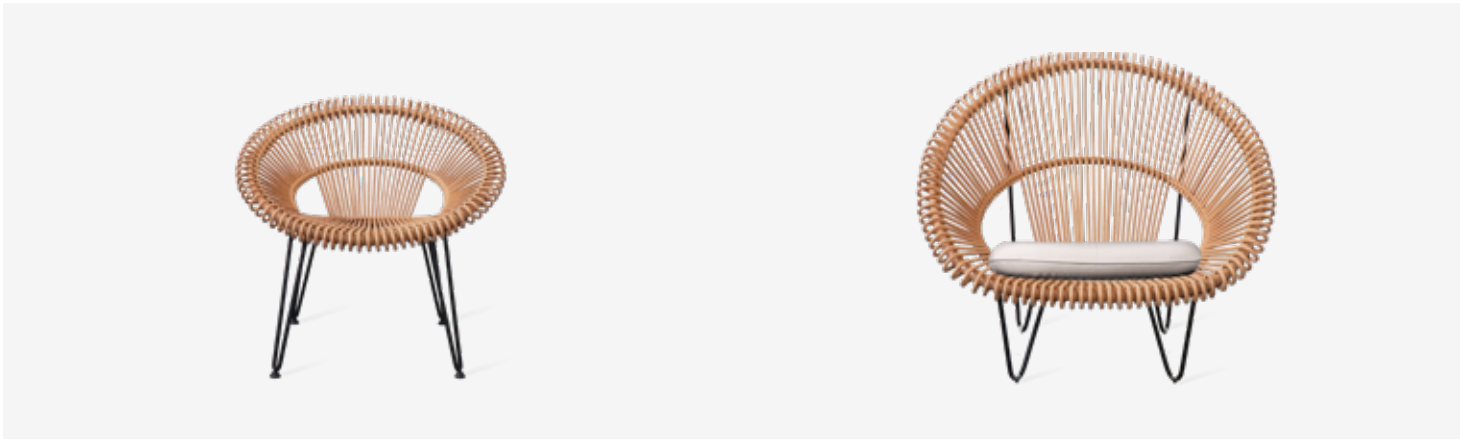

CRUZ LAZY CHAIR

- **SEAT**   natural rattan

- **BASE**   black powder coated steel

- **CUSHIONS**   2 cm polyether foam
  fabrics see page 106 - 107

CRUZ COCOON

- **SEAT**   natural rattan

- **BASE**   black powder coated steel

- **CUSHIONS**   10 cm high resilience foam
  fabric as shown: geneva moon white
  other fabrics see page 106 - 107