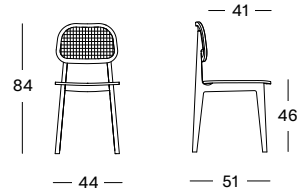

TITUS DINING CHAIR CANE SEAT

SEAT cane weave and plywood

BACKREST cane weave and plywood

- FINISH**
- black stained and varnished oak
 - natural varnished oak
 - tobacco stained and varnished beech

TITUS DINING CHAIR PLYWOOD SEAT