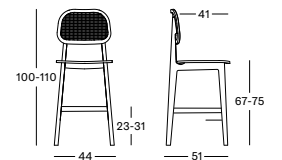

JOE COUNTER / BAR STOOL BLACK SLED BASE

1. **SEAT** lloyd loom seat
   colour as shown: black
   other loom colours see page 102-103
2. **BASE** black powder coated steel