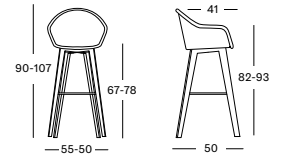

TITUS COUNTER STOOL tobacco

LILY COUNTER STOOL pure white

AVRIL COUNTER STOOL pebble

TEO COUNTER STOOL nearly black

AVRIL COUNTER / BAR STOOL OAK BASE

- SEAT** lloyd loom seat
 colour as shown: pebble
 other loom colours see page 104 - 105
- BASE** natural varnished solid oak