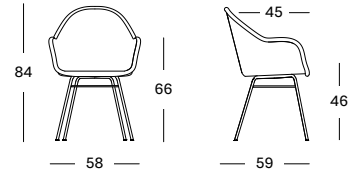

AVRIL HB DINING CHAIR STEEL A BASE

1. **SEAT** lloyd loom seat
   colour as shown: black
   other loom colours see page 104 - 105
2. **BASE** black powder coated steel
3. **CUSHION** 2 cm polyether foam filling
4. **FABRICS** see page 106 - 107