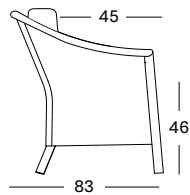

VICTOR LOUNGE CHAIR

SEAT   lloyd loom seat
                     rattan frame
                     colour as shown: nacré
                     other loom colours see page 104 - 105

CUSHIONS   10 cm high resilience foam
                     fabric as shown: geneva silvergrey
                     other fabrics see page 106 - 107

VICTOR LOUNGE SOFA

SEAT   lloyd loom seat
                     rattan frame
                     colour as shown: nacré
                     other loom colours see page 104 - 105

CUSHIONS   10 cm high resilience foam
                     fabric as shown: geneva silvergrey
                     other fabrics see page 106 - 107