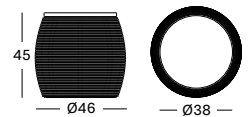

VIVI COFFEE TABLE

MATERIALS natural varnished veneer oak top
natural varnished rattan frame

COLOURS natural

IVO SIDE TABLE

MATERIALS black hpl top
aluminium frame
black HDPE wicker

COLOURS black

IVO COFFEE TABLE