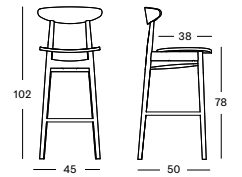

TEO BAR STOOL UPHOLSTERED

SEAT upholstered padded seat
colour: black vegan leather / nearly black

FRAME black stained beech