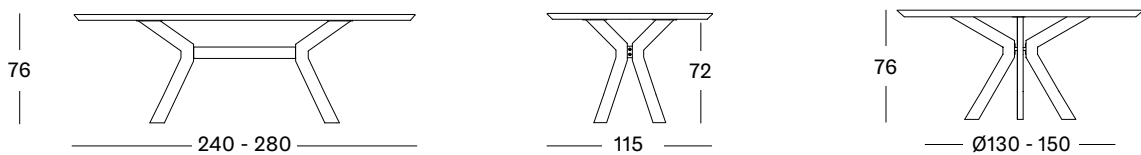

DIMENSIONS

	top	base
240 cm	solid oak (4 cm) top ellipse shape with slanted edge	black steel
280 cm	solid oak (4 cm) top ellipse shape with slanted edge	black steel
dia 130 cm	solid oak (4 cm) top round shaped with slanted edge	black steel
dia 150 cm	solid oak (4 cm) top round shaped with slanted edge	black steel