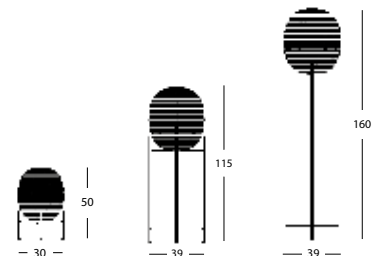

LUNA

1. **MATERIALS** natural rattan lamp shade
   brass strain relief clamp
   jute fabric cord
   brass ceiling fixture
   6W E27 LED bulb