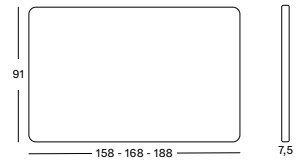

SIZES bed 140 - 150
bed 160
bed 180

NEVADA HEADBOARD

MATERIALS lloyd loom upholstery
plywood

COLOURS color as shown: nacré
other loom colours see page 104 - 105

SIZES Bed 140 - 150
Bed 160
Bed 180

PONG NIGHT TABLE