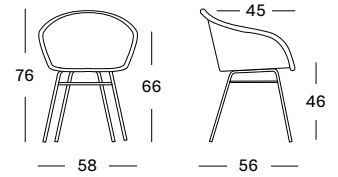

AVRIL DINING CHAIR WOOD BASE

SEAT lloyd loom seat
colour as shown: black
other loom colours see page 104 - 105

BASE

- black stained hardwood
- natural varnished solid oak

CUSHIONS 2 cm polyether foam filling

FABRICS see page 106 - 107