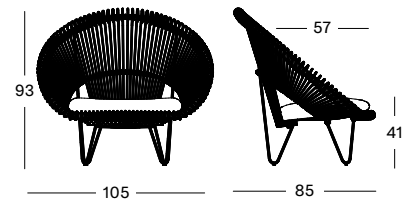

CRUZ COCOON

- **SEAT**   natural rattan

- **BASE**   black powder coated steel

- **CUSHIONS**   10 cm high resilience foam
  fabric as shown: geneva moon white
  other fabrics see page 106 - 107