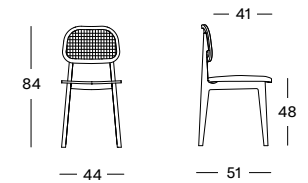

TITUS DINING ARMCHAIR UPHOLSTERED SEAT

SEAT upholstered seat
fabric as shown: lime white bouclé
other fabrics see page 106 - 107

BACKREST cane weave and plywood

1. **FINISH**
2. black stained and varnished solid oak
   - natural varnished oak
   - tobacco stained and varnished beech