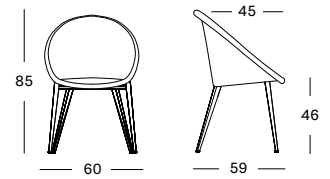

JACK DINING CHAIR STEEL BASE

1. **SEAT** lloyd loom seat
   colour as shown: black
   other loom colours see page 104 - 105
2. **BASE** black powder coated steel
3. **CUSHIONS** 2 cm polyether foam filling
4. **FABRICS** see page 106 - 107