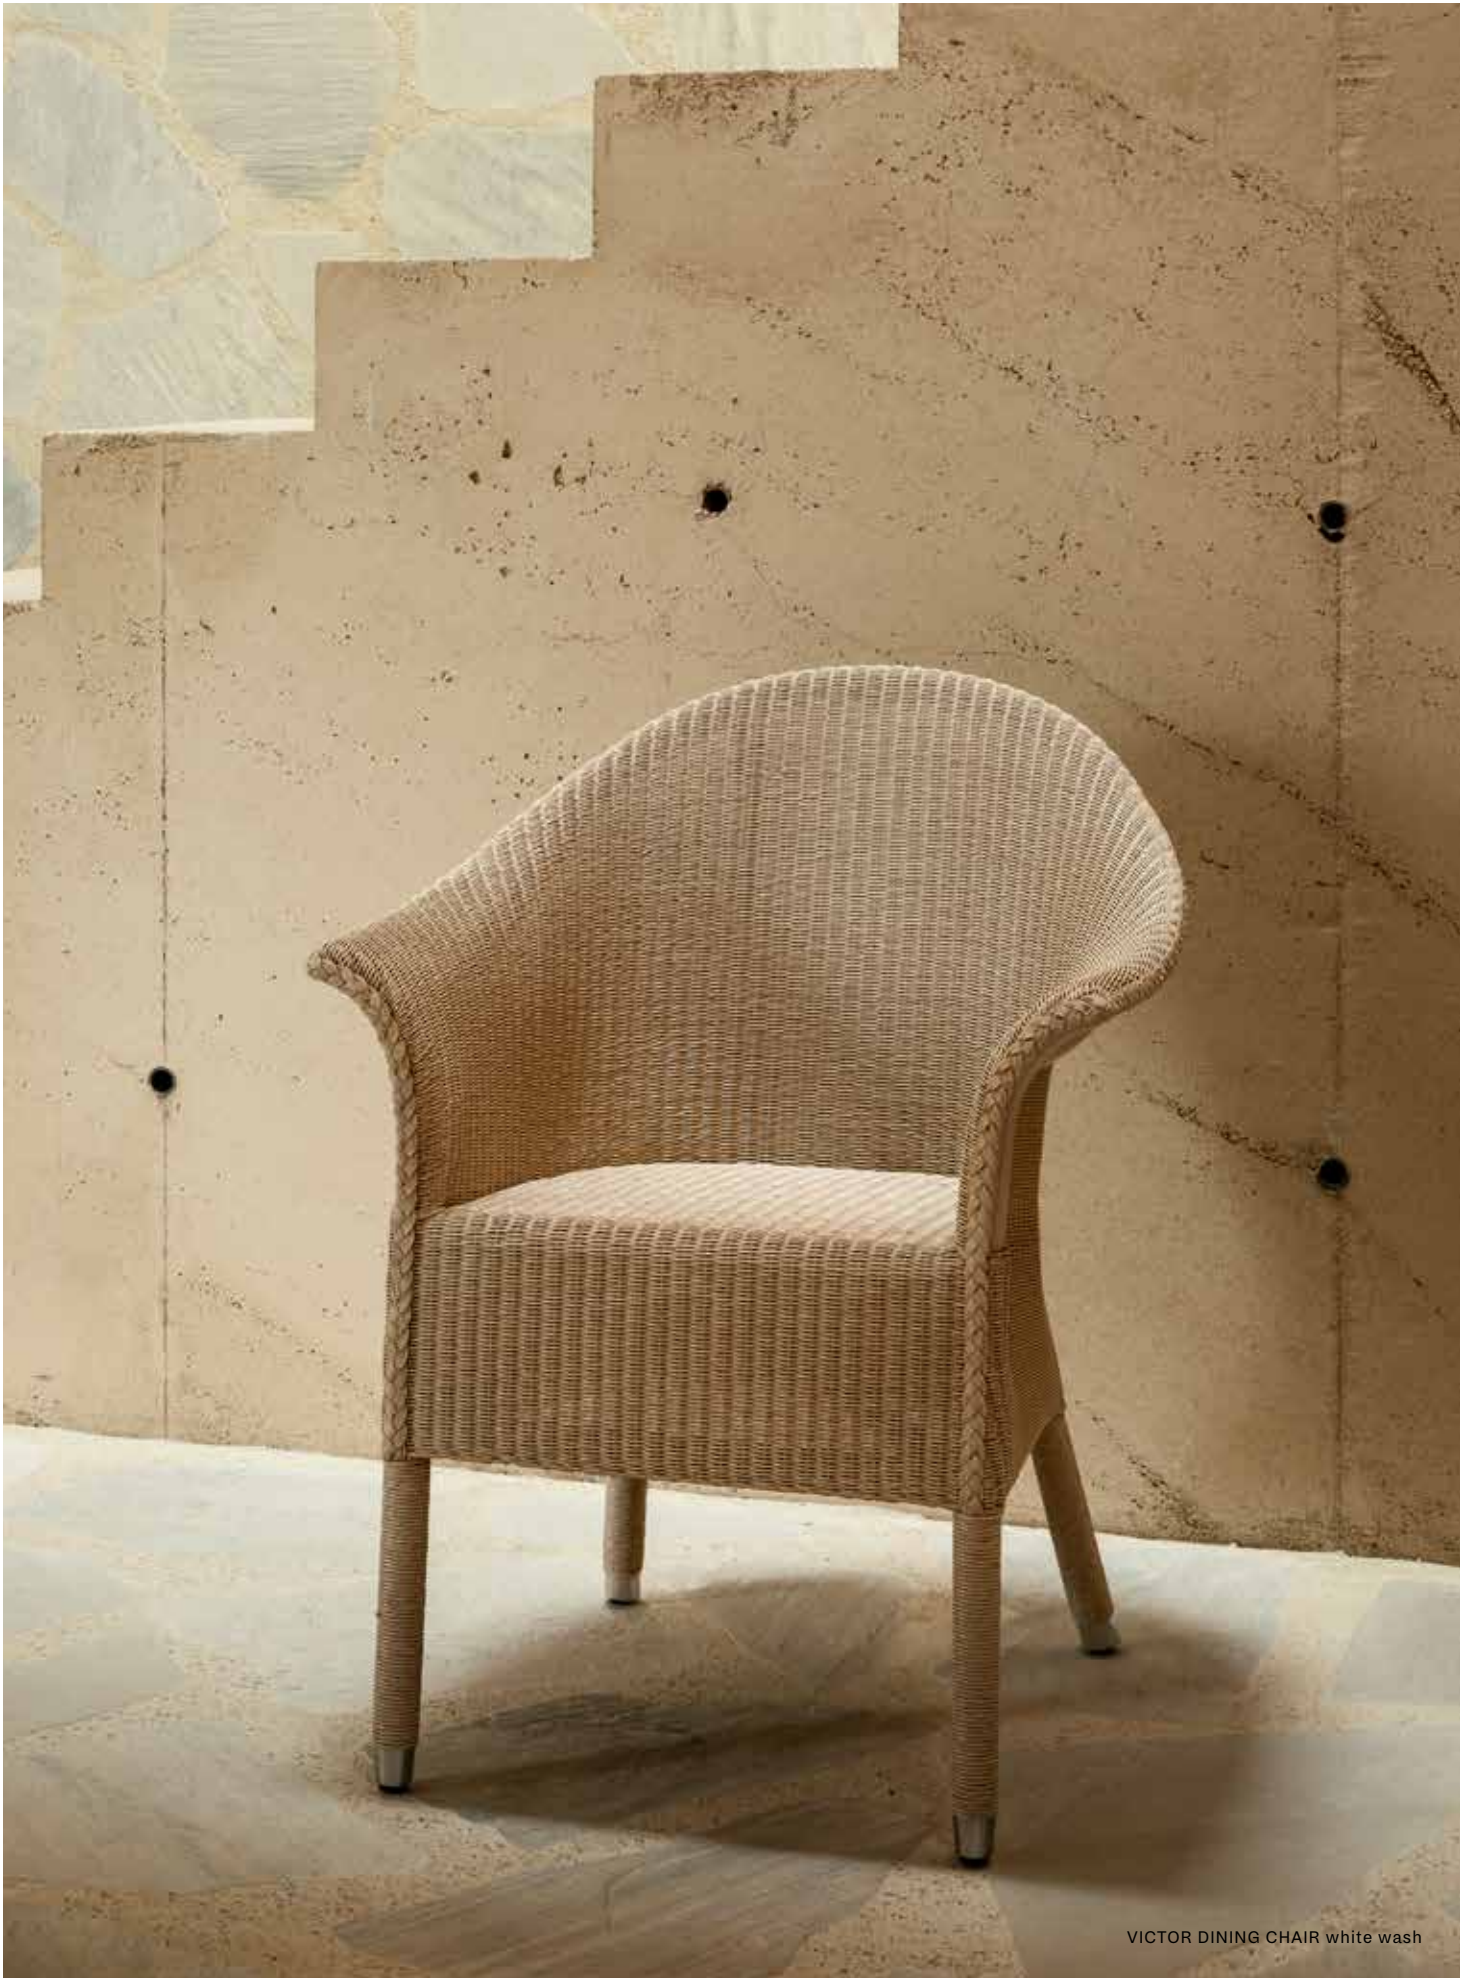

SEAT lloyd loom seat
colour as shown: snow wash
other loom colours see page 104 - 105

BASE painted rattan

CUSHIONS 2 cm polyether foam filling

FABRICS see page 106 - 107

VICTOR DINING CHAIR white wash

MARU DINING TABLE