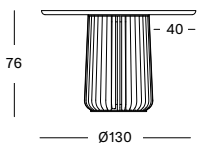

DIMENSIONS

	top	base
dia 130 cm	3 cm thickness with rounded edge	conic round dia 50 cm
dia 150 cm	3 cm thickness with rounded edge	conic round dia 60 cm
280 x 120 cm	oval shape 3 cm thickness with rounded edge	2x conic round 50 cm