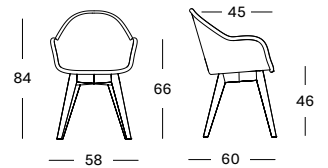

AVRIL HB DINING CHAIR WOOD BASE

1. **SEAT** lloyd loom seat
   colour as shown: pure white
   other loom colours see page 104 - 105
2. **BASE**
3. black stained hardwood
   - natural varnished solid oak
4. **CUSHION** 2 cm polyether foam filling
5. **FABRICS** see page 106 - 107