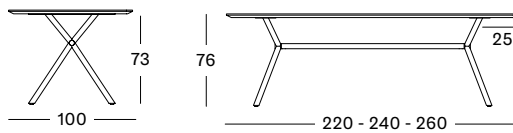

A base white

DIMENSIONS

	180 x 90	200 x 100	220 x 100	240 x 100	260 x 100	300 x 100
A base	x	x	x	x	x	x
X base	-	x	x	x	x	x
Square base	x	x	x	x	x	x

DIMENSIONS

SEATING POSSIBILITIES

A & X BASE

SQUARE BASE

ELIAS DINING TABLE

MATERIALS solid oak table top 3 cm with tapered edge and black powder coated steel frame.

GLIDES felt glides

FINISH natural oak varnish

EDGE tapered

DIMENSIONS

SEATING POSSIBILITIES

220 x 100 cm

240 x 100 cm