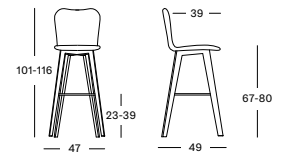

LILY COUNTER / BAR STOOL OAK BASE

1. **SEAT** lloyd loom seat
   colour as shown: grey wash
   other loom colours see page 104 - 105
2. **BASE** natural varnished solid oak

TITUS COUNTER / BAR STOOL

1. **SEAT** plywood seat
2. **FRAME**
3. black stained oak
   - natural varnished oak
   - tobacco stained beech