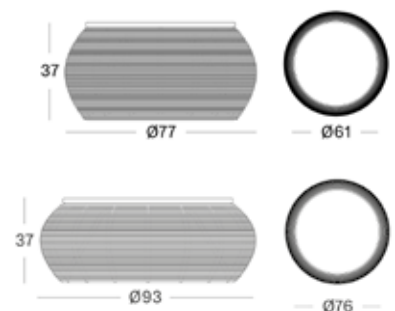

MATERIALS black hpl top
aluminium frame
black HDPE wicker

COLOURS black

GROOVE SIDE TABLE SMALL

design by Alain Gilles

- MATERIALS**
- natural varnished solid oak top (as shown)
 - carrara marble top
 - nero marquina marble top