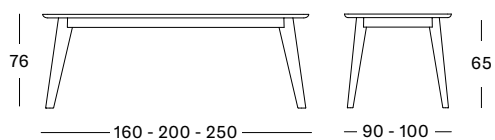

A base white

DIMENSIONS

	180 x 90	200 x 100	220 x 100	240 x 100	260 x 100	300 x 100
A base	x	x	x	x	x	x
X base	-	x	x	x	x	x
Square base	x	x	x	x	x	x

DIMENSIONS

SEATING POSSIBILITIES

A & X BASE

SQUARE BASE

ELIAS DINING TABLE

260 x 100 cm

DAN DINING TABLE

MATERIALS solid oak table top 2,5 cm with rounded edge.

GLIDES felt glides

FINISH natural oak varnish

EDGE rounded

DIMENSIONS

SEATING POSSIBILITIES