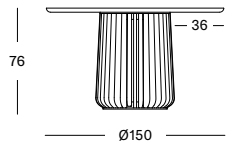

DIMENSIONS

	top	base
dia 130 cm	3 cm thickness with rounded edge	conic round dia 50 cm
dia 150 cm	3 cm thickness with rounded edge	conic round dia 60 cm
280 x 120 cm	oval shape 3 cm thickness with rounded edge	2x conic round 50 cm