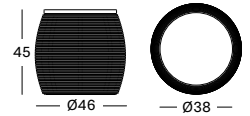

ROZY SIDE TABLE

MATERIALS black hpl top
black powder coated steel frame

ROZY COFFEE TABLE

MATERIALS black hpl top
black powder coated steel frame

VIVI SIDE TABLE

MATERIALS natural varnished veneer oak top
natural varnished rattan frame