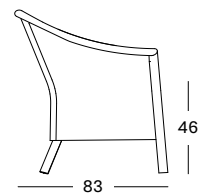

VICTOR LOUNGE CHAIR

SEAT   lloyd loom seat
                     rattan frame
                     colour as shown: nacré
                     other loom colours see page 104 - 105

CUSHIONS   10 cm high resilience foam
                     fabric as shown: geneva silvergrey
                     other fabrics see page 106 - 107

VICTOR LOUNGE SOFA

SEAT   lloyd loom seat
                     rattan frame
                     colour as shown: nacré
                     other loom colours see page 104 - 105

CUSHIONS   10 cm high resilience foam
                     fabric as shown: geneva silvergrey
                     other fabrics see page 106 - 107