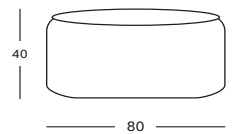

OTTO POUFFE

MATERIALS outer cover: crochet
filling: polystyrene beads
colour as shown: taupe

COLOURS

- taupe
- moss
- terracotta
- charcoal