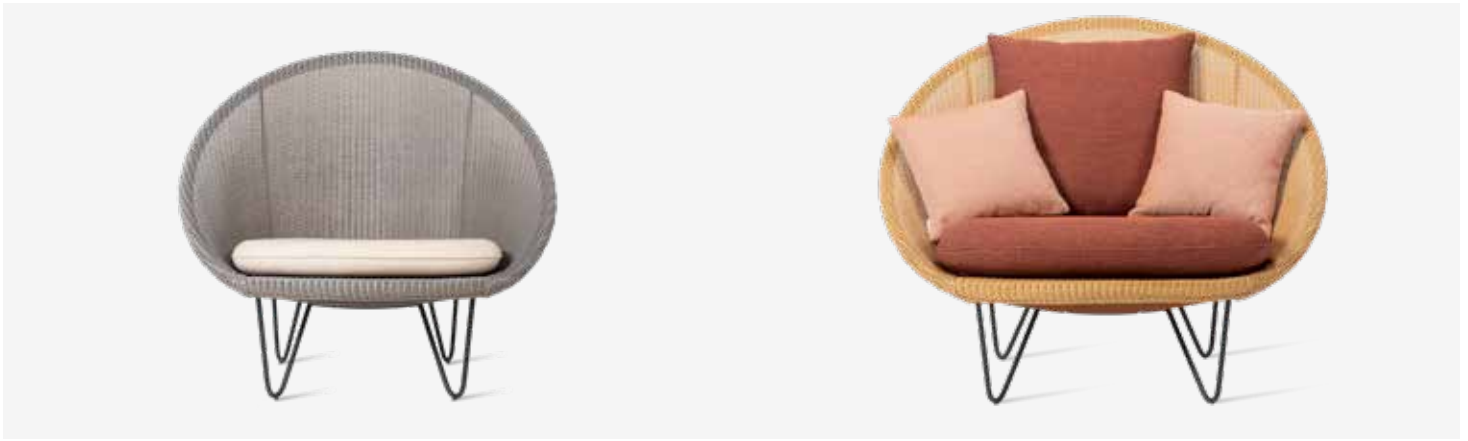

JOE COCOON

1. **SEAT**   lloyd loom seat
   rattan frame
   colour as shown: grey wash
   other loom colours see page 104 - 105
2. **BASE**   black powder coated steel
3. **CUSHIONS**   8 cm high resilience foam
   fabrics as shown: geneva moon white
   other fabrics see page 106 - 107

JOE LOUNGE

1. **SEAT**   lloyd loom seat
   rattan frame
   colour as shown: clear
   other loom colours see page 104 - 105
2. **BASE**   black powder coated steel
3. **CUSHIONS**   10 cm high resilience foam
   fabrics as shown: spice and coral
   other fabrics see page 106 - 107