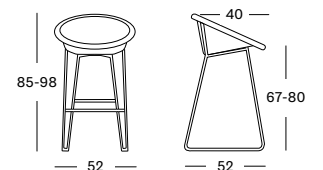

AVRIL COUNTER / BAR STOOL OAK BASE

1. **SEAT** lloyd loom seat
   colour as shown: pebble
   other loom colours see page 104 - 105
2. **BASE** natural varnished solid oak

LILY COUNTER / BAR STOOL OAK BASE

1. **SEAT** lloyd loom seat
   colour as shown: grey wash
   other loom colours see page 104 - 105
2. **BASE** natural varnished solid oak

TITUS COUNTER / BAR STOOL

1. **SEAT** plywood seat
2. **FRAME**
3. black stained oak
   - natural varnished oak
   - tobacco stained beech

JOE COUNTER / BAR STOOL BLACK SLED BASE

1. **SEAT** lloyd loom seat
   colour as shown: black
   other loom colours see page 102-103
2. **BASE** black powder coated steel