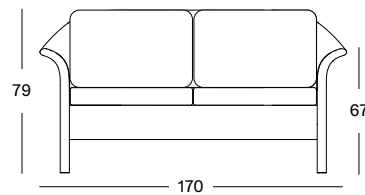

VICTOR LOUNGE CHAIR

SEAT   lloyd loom seat
                     rattan frame
                     colour as shown: nacré
                     other loom colours see page 104 - 105

CUSHIONS   10 cm high resilience foam
                     fabric as shown: geneva silvergrey
                     other fabrics see page 106 - 107

VICTOR LOUNGE SOFA

SEAT   lloyd loom seat
                     rattan frame
                     colour as shown: nacré
                     other loom colours see page 104 - 105

CUSHIONS   10 cm high resilience foam
                     fabric as shown: geneva silvergrey
                     other fabrics see page 106 - 107