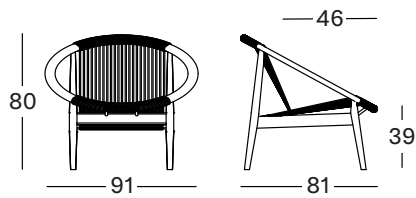

NORMA LOUNGE CHAIR

SEAT polypropylene rope

FRAME dark stained oak / linen rope

CUSHIONS 2 cm polyether foam back and seat
non-removable cover
fabrics see page 106 - 107