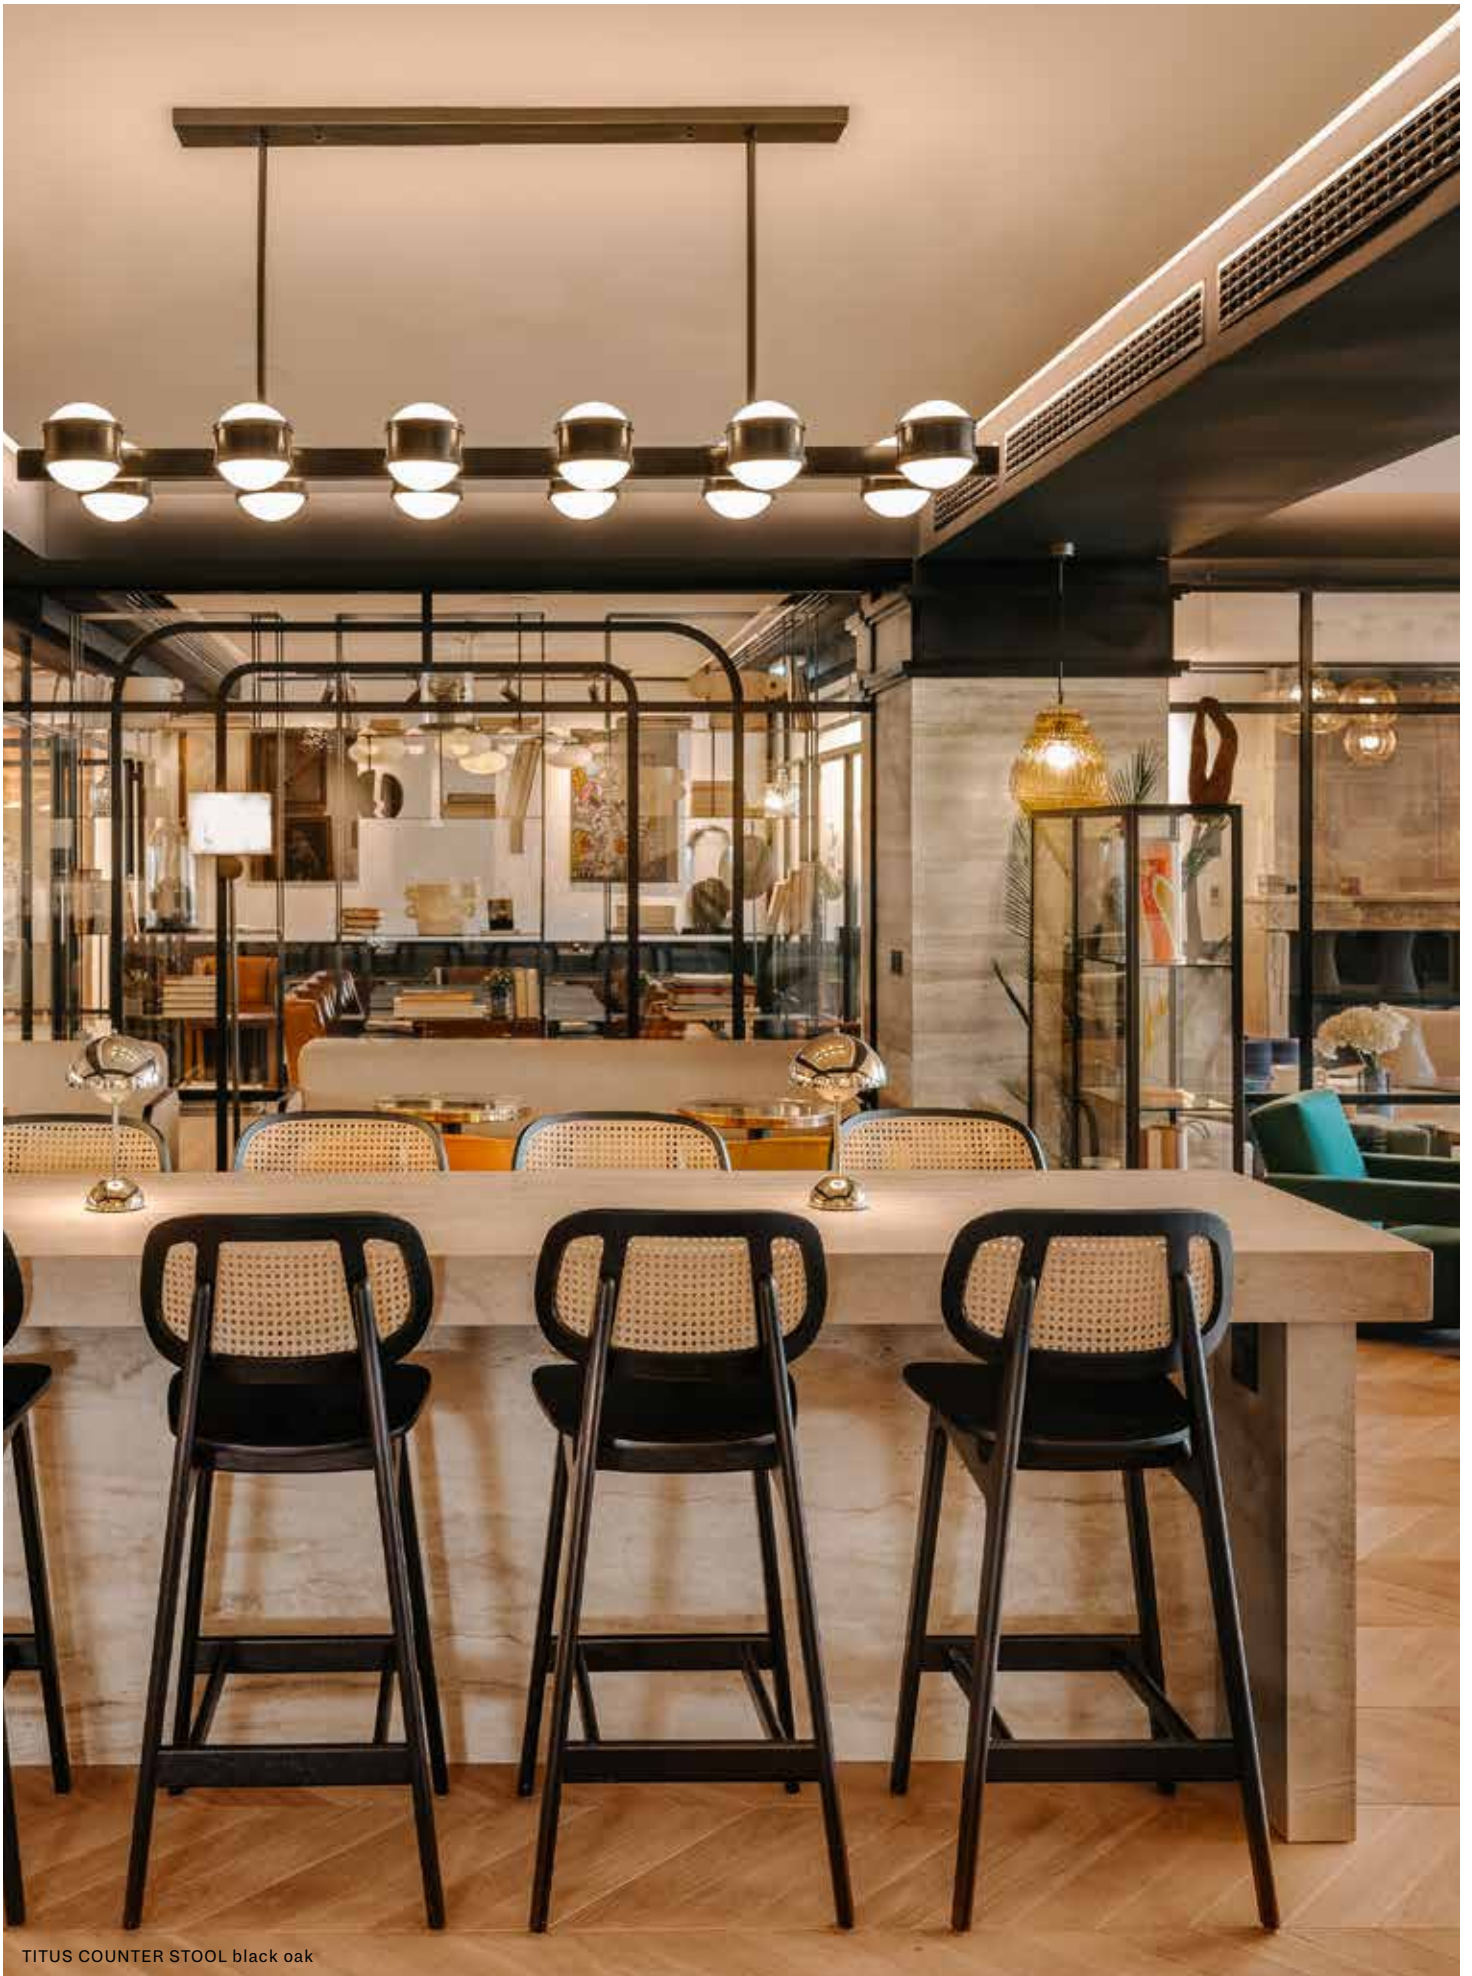

TITUS COUNTER STOOL black oak