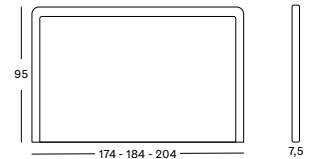

SIZES bed 140 - 150
bed 160
bed 180

NEVADA HEADBOARD

MATERIALS lloyd loom upholstery
plywood

COLOURS color as shown: nacré
other loom colours see page 104 - 105

SIZES Bed 140 - 150
Bed 160
Bed 180

PONG NIGHT TABLE