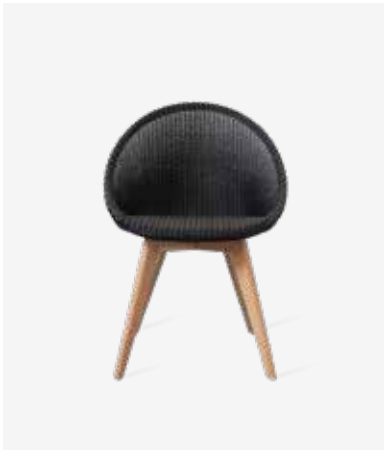

AVRIL HB DINING CHAIR CANTILEVER BASE

- SEAT** lloyd loom seat
 colour as shown: black
 other loom colours see page 104 - 105
- BASE**
- black powder coated steel
 - brushed nickel steel
- CUSHION** 2 cm polyether foam filling
- FABRICS** see page 106 - 107

JACK DINING CHAIR STEEL BASE

- SEAT** lloyd loom seat
 colour as shown: black
 other loom colours see page 104 - 105
- BASE** black powder coated steel
- CUSHIONS** 2 cm polyether foam filling
- FABRICS** see page 106 - 107