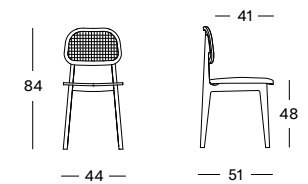

TITUS DINING CHAIR CANE SEAT

SEAT cane weave and plywood

BACKREST cane weave and plywood

1. **FINISH**
2. black stained and varnished oak
   - natural varnished oak
   - tobacco stained and varnished beech

TITUS DINING CHAIR PLYWOOD SEAT

SEAT plywood seat

BACKREST cane weave and plywood

1. **FINISH**
2. black stained and varnished oak
   - natural varnished oak
   - tobacco stained and varnished beech

TITUS DINING CHAIR UPHOLSTERED SEAT

SEAT upholstered seat
fabric as shown: black bouclé
other fabrics see page 106 - 107

BACKREST cane weave and plywood

1. **FINISH**
2. black stained and varnished solid oak
   - natural varnished oak
   - tobacco stained and varnished beech

TITUS DINING ARMCHAIR UPHOLSTERED SEAT

SEAT upholstered seat
fabric as shown: lime white bouclé
other fabrics see page 106 - 107

BACKREST cane weave and plywood

1. **FINISH**
2. black stained and varnished solid oak
   - natural varnished oak
   - tobacco stained and varnished beech