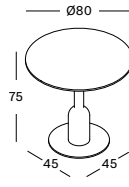

DIMENSIONS

top

dia 130 cm round shape 4 cm with a chamfered edge

dia 150 cm round shape 4 cm with a chamfered edge

200 x 120 cm ellipse shape 4 cm with a chamfered edge

240 x 120 cm ellipse shape 4 cm with a chamfered edge

GLIDES adjustable glides

DIMENSIONS

	top	base
ronda	dia 110 cm	dia 60 cm
quadro	70 x 70 cm	43 x 43 cm
sphera	dia 80 cm	concentric 45 x 45 cm

RONDA

QUADRO

SPHERA

ALBERT DINING TABLE ELLIPSE AND ROUND

MATERIALS solid oak round table top (4 cm), natural varnish

BASE black powder coated steel base

GLIDES felt glides

DIMENSIONS

	top	base
240 cm	solid oak (4 cm) top ellipse shape with slanted edge	black steel
280 cm	solid oak (4 cm) top ellipse shape with slanted edge	black steel
dia 130 cm	solid oak (4 cm) top round shaped with slanted edge	black steel
dia 150 cm	solid oak (4 cm) top round shaped with slanted edge	black steel