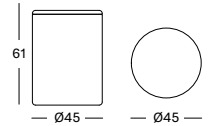

OLAF POUFFE

MATERIALS outer cover: fabric
filling: polystyrene beads
fabric as shown: coral
other fabrics see page 106 - 107