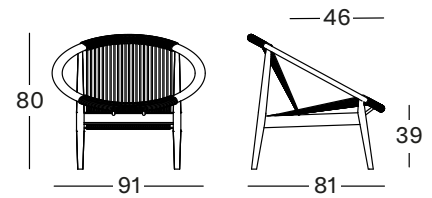

FRIDA LOUNGE CHAIR

SEAT polypropylene rope

FRAME

- natural teak / dune white rope
- natural teak / anthracite rope
- black brushed teak / onyx black rope

CUSHIONS 2 cm polyether foam back and seat
non-removable cover
fabrics see page 106 - 107