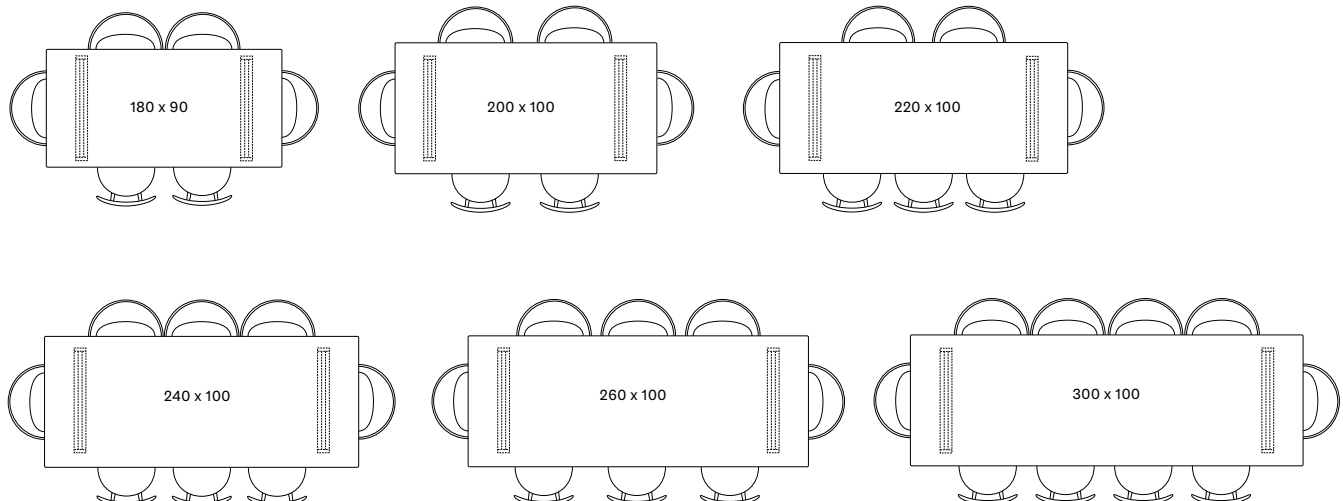

A base white

DIMENSIONS

	180 x 90	200 x 100	220 x 100	240 x 100	260 x 100	300 x 100
A base	x	x	x	x	x	x
X base	-	x	x	x	x	x
Square base	x	x	x	x	x	x

DIMENSIONS

SEATING POSSIBILITIES

A & X BASE

SQUARE BASE

ELIAS DINING TABLE