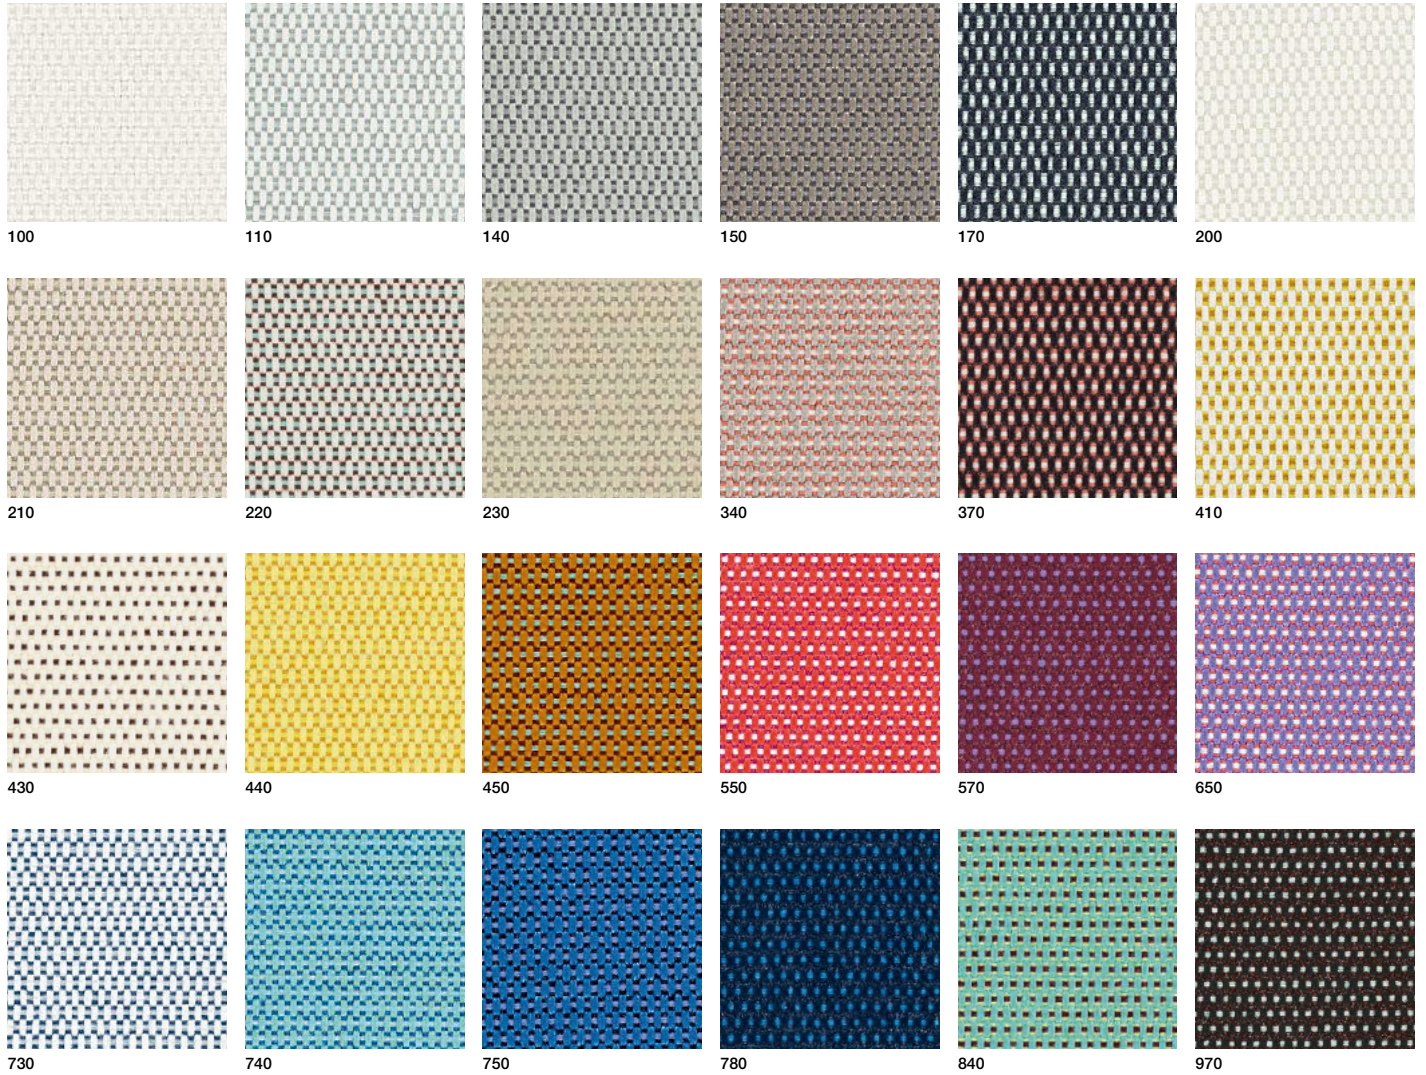

Patio (Kvadrat) fabric

24 colours

Design Karina Nielsen Rios

Composition 100% Trevira CS, water repellent finish

Abrasion app. 50.000 Martindale

Care