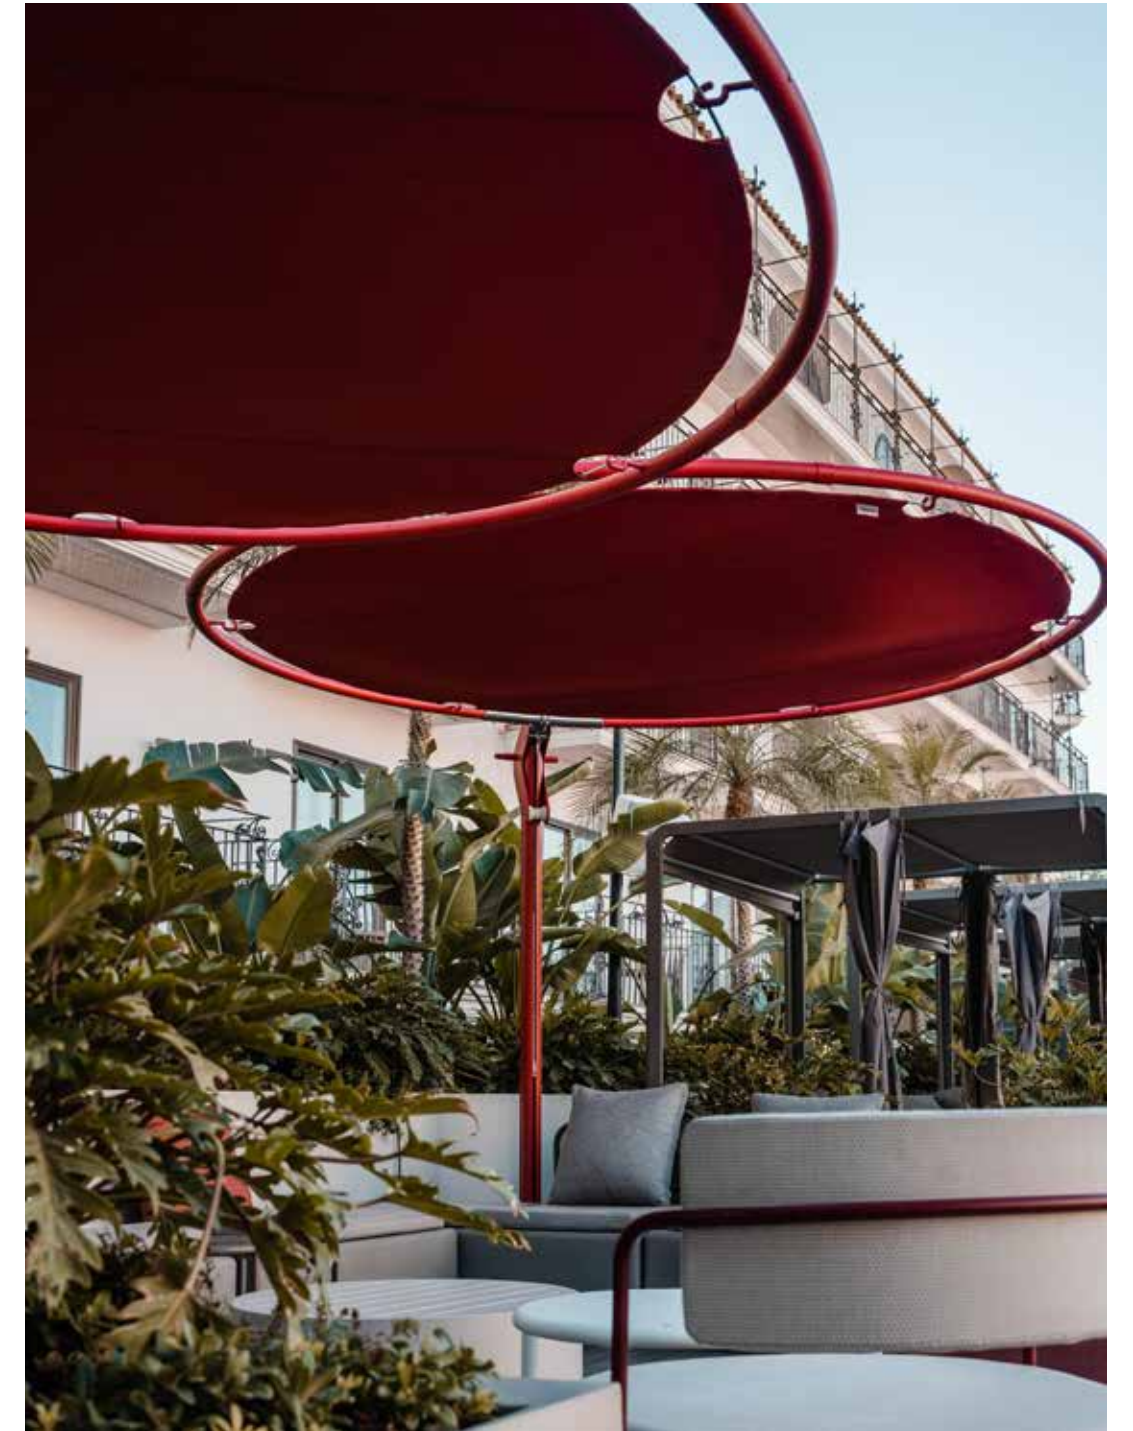

__REFERENCE PROJECTS **Eclisum custom** | Hard Rock Café, Marbella