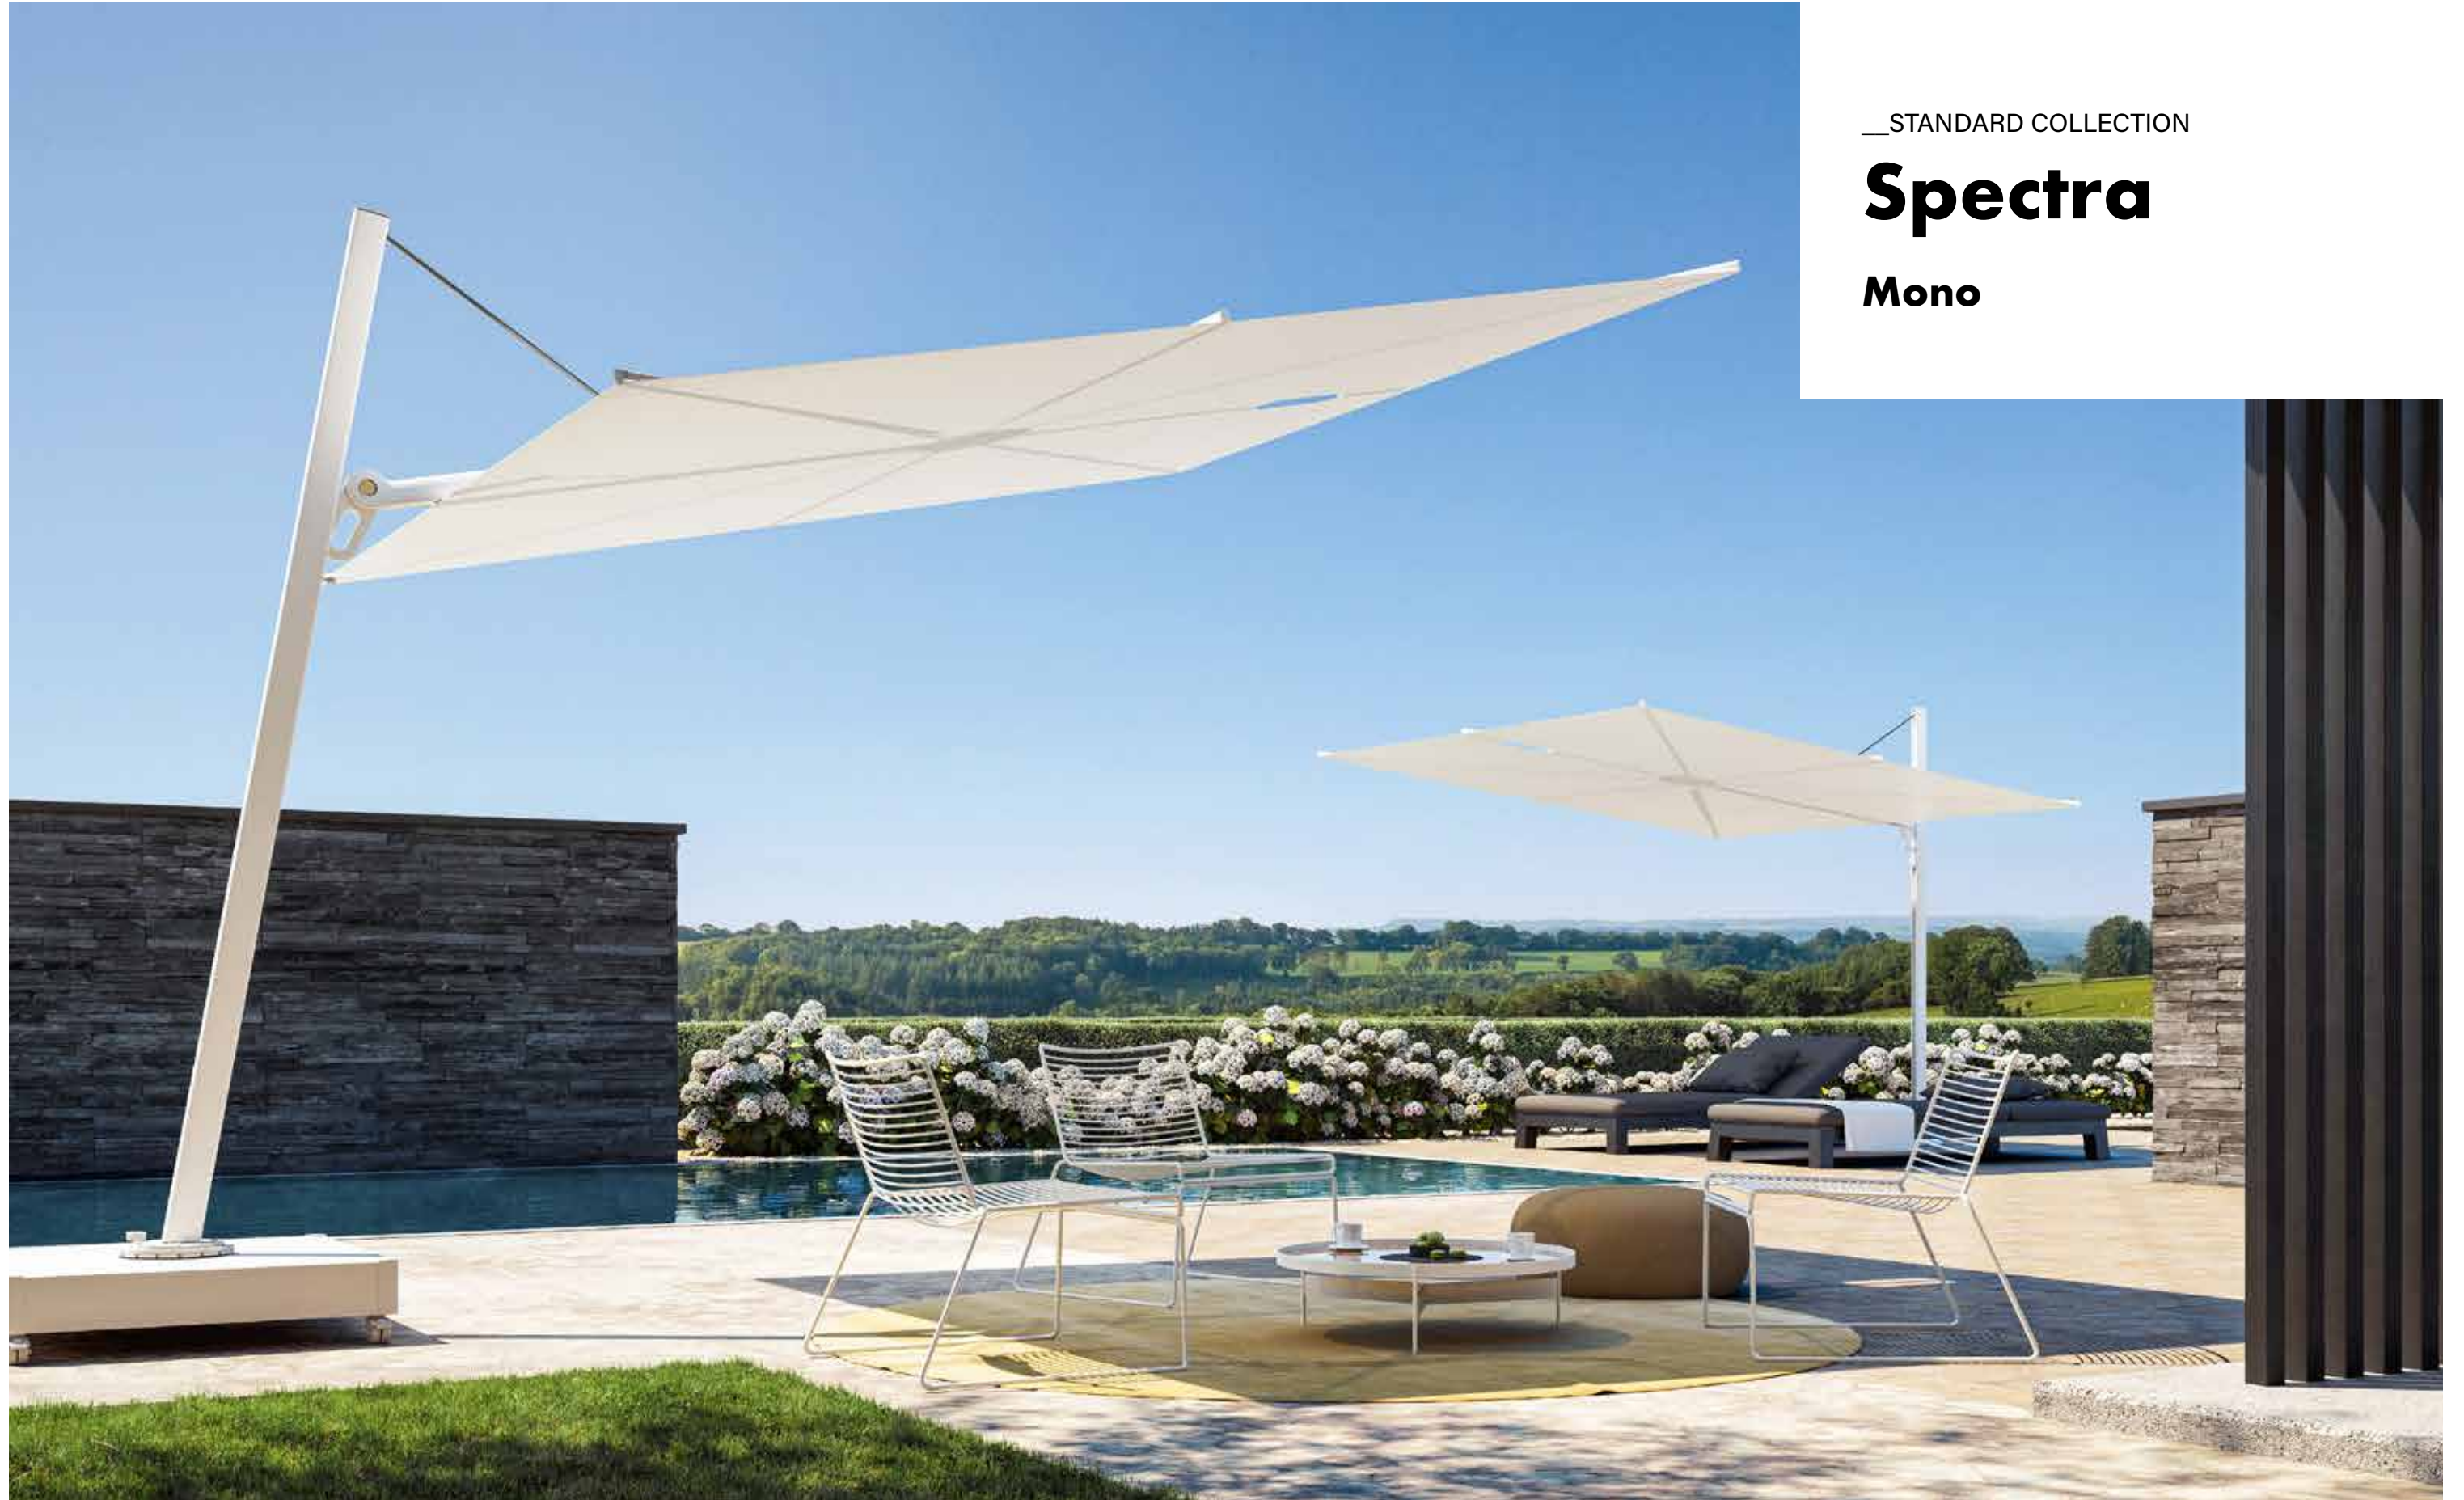

__STANDARD COLLECTION

Spectra

Mono