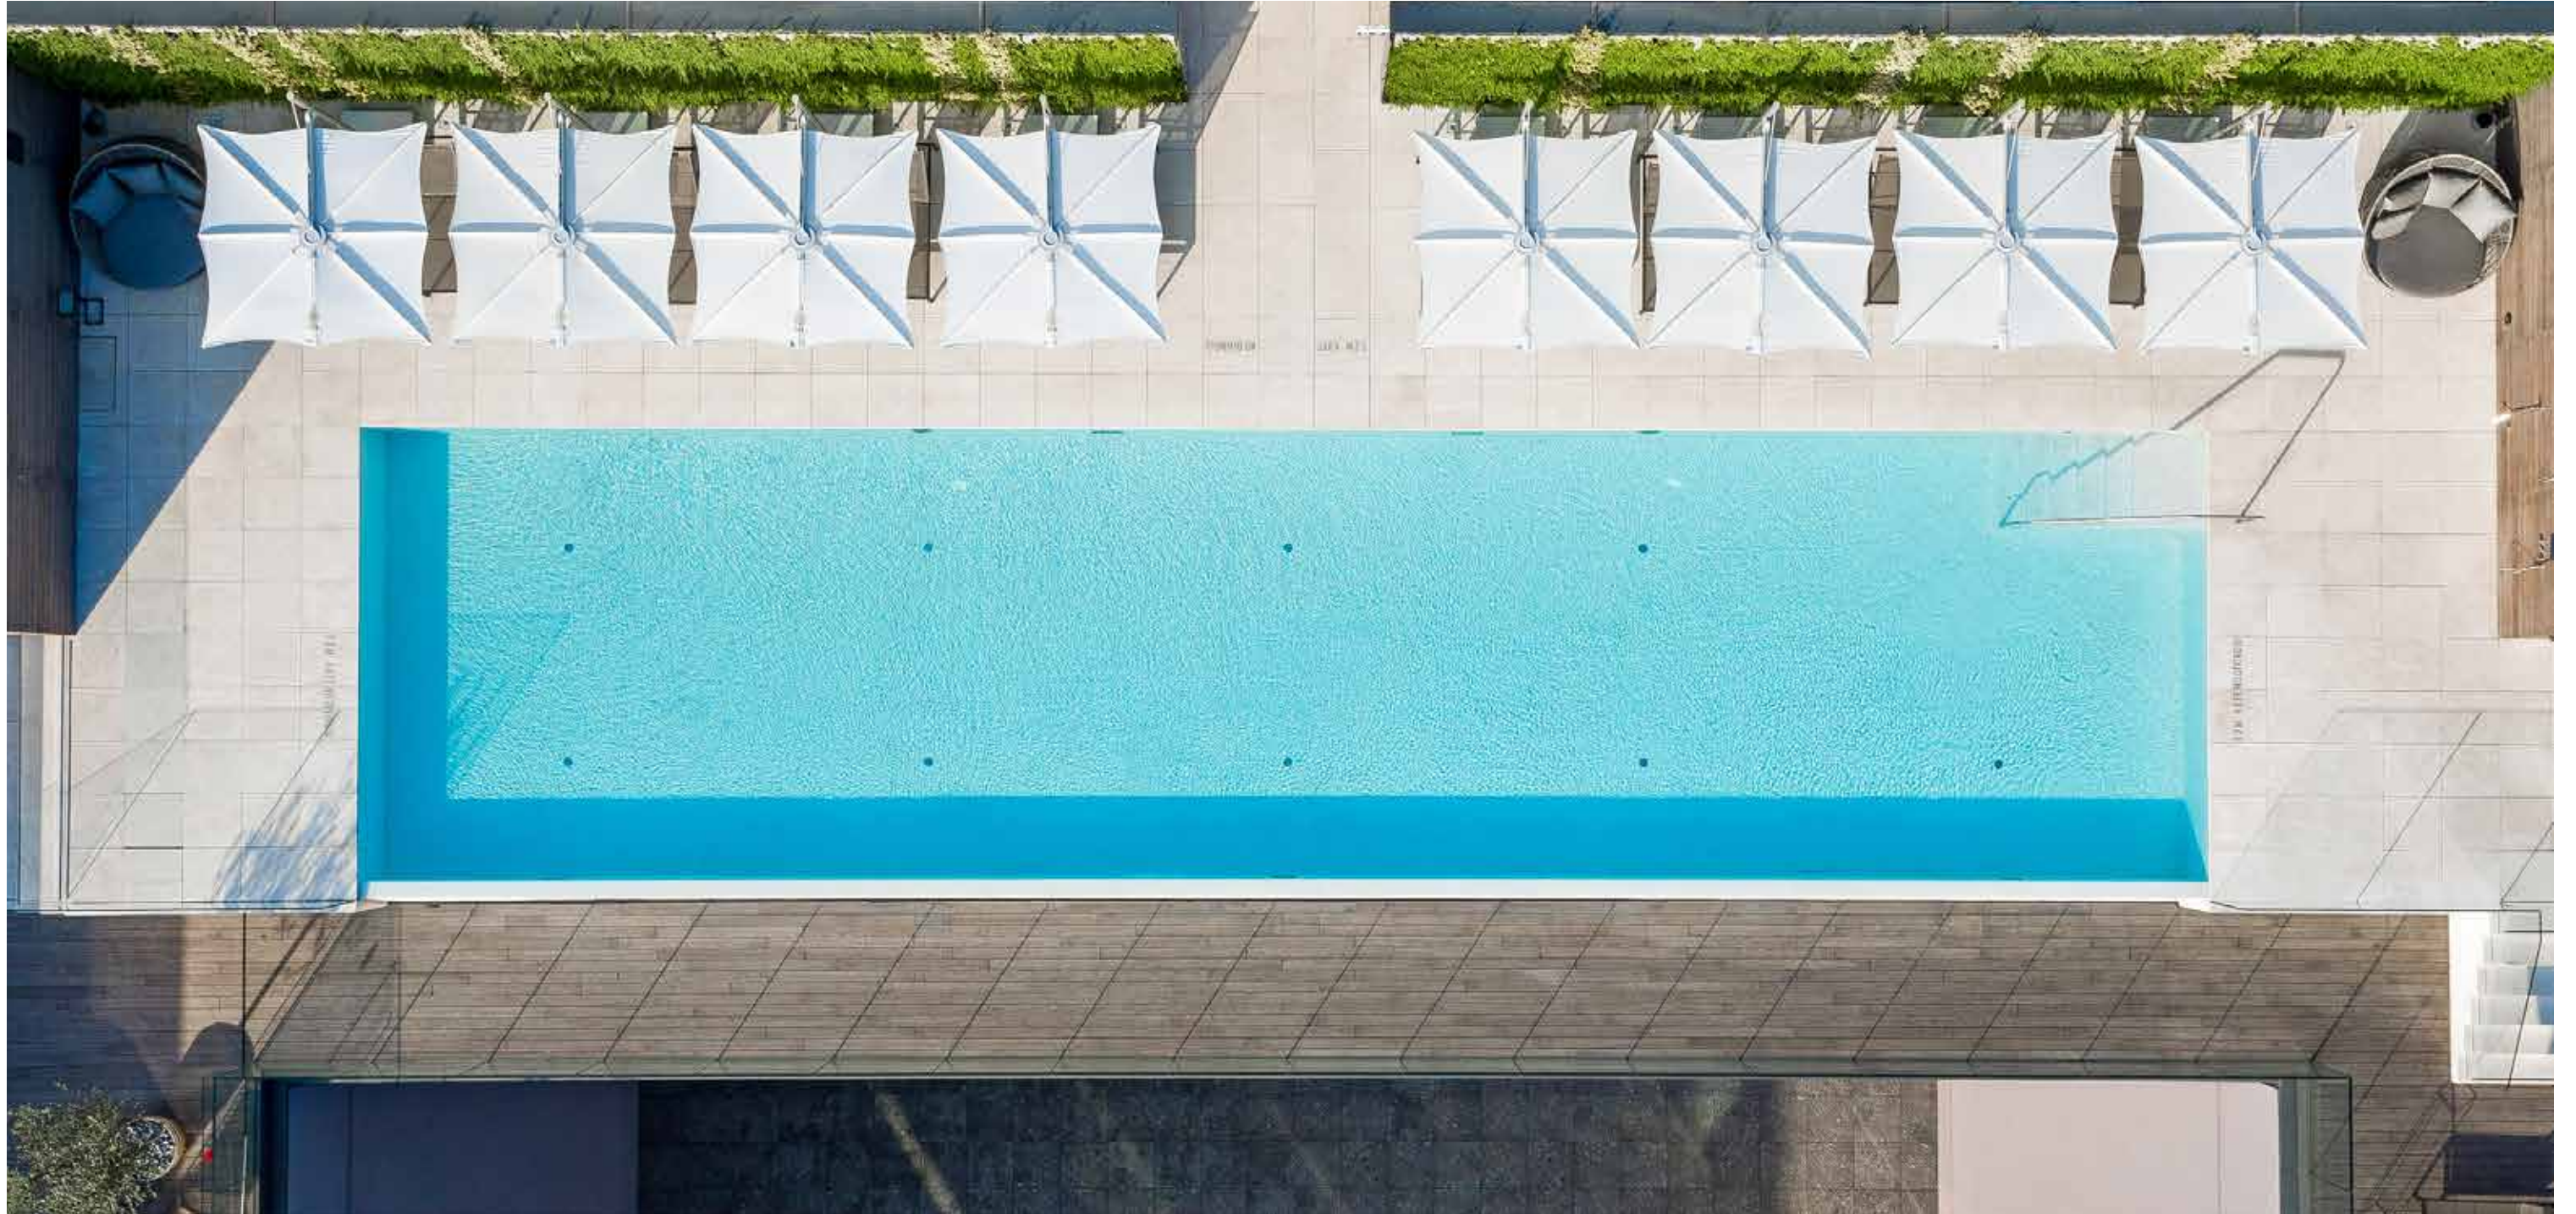

__STANDARD COLLECTION **Spectra Mono** | Hilton Como, Italy