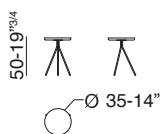

Gambe / Legs

_ottone acidato
_etched brass

Piano / Top

_ottone acidato
_etched brass

cod. 9350003

cod. 9350002

Vibieffe

SINCE 1968