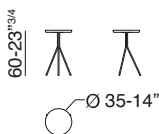

Gambe / Legs

_ottone acidato
_etched brass

Piano / Top

_ottone acidato
_etched brass

cod. 9350003

cod. 9350002

Vibieffe

SINCE 1968