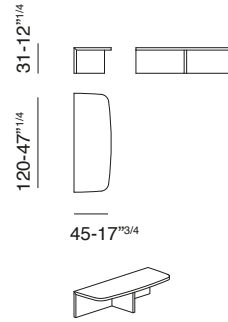

cod I280003/4

1280_PAVILION

design: Gianluigi Landoni